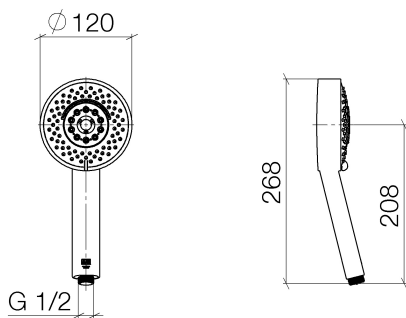

Shower - Deque  
Hand shower - polished chrome  
Article number: 28 012 979-00 0010

- four settings: normal flow, soft flow, massage flow, cascade
- Descaling system
- Ø 4-3/4"
- 1/2" connection
- Water flow rate limited to max. 1.8 gpm
- Internal backflow preventer.

### Dimensional drawing

All dimensions in mm / inch = mm x 0,0394

Shower - Deque

Hand shower - polished chrome

Article number: 28 012 979-00 0010

Shower - Deque

Hand shower - polished chrome

Article number: 28 012 979-00 0010