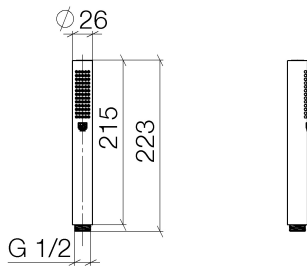

Shower - MEM

Baton hand shower - Dark Bronze matte

Article number: 28 013 979-17 0010

- Standard spray mode
- Descaling system
- 1/2" connection
- Water flow rate limited to max. 1.8 gpm
- Internal backflow preventer.

Dark Bronze matte

Dimensional drawing

All dimensions in mm / inch = mm x 0,0394

Shower - MEM

Baton hand shower - Dark Bronze matte

Article number: 28 013 979-17 0010

Shower - MEM

Baton hand shower - Dark Bronze matte