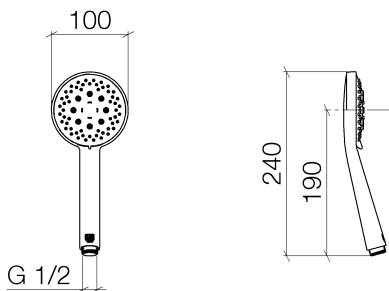

Shower - Deque  
Hand shower - polished chrome  
Article number: 28 014 979-00 0010

- 3 individual sprays (standard, soft, massage) + 2 combinations (standard+soft, soft+massage)
- Descaling system
- Ø 3-7/8"
- 1/2" connection
- Water flow rate limited to max. 1.8 gpm
- Internal backflow preventer.

## Dimensional drawing

All dimensions in mm / inch = mm x 0,0394

Shower - Deque

Hand shower - polished chrome

Article number: 28 014 979-00 0010

Shower - Deque

Hand shower - polished chrome

Article number: 28 014 979-00 0010