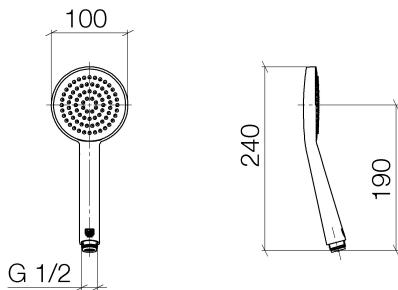

Shower - Deque

Hand shower - polished chrome

Article number: 28 015 979-00 0010

- Standard spray mode
- Descaling system
- Ø 3-7/8"
- 1/2" connection
- Water flow rate limited to max. 1.8 gpm
- Internal backflow preventer.

polished chrome

Dimensional drawing

All dimensions in mm / inch = mm x 0,0394

Shower - Deque

Hand shower - polished chrome

Article number: 28 015 979-00 0010

Shower - Deque

Hand shower - polished chrome