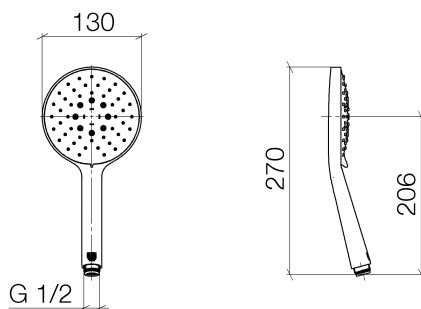

Shower - Deque  
Hand shower - polished chrome  
Article number: 28 016 979-00 0010

- 3 individual sprays (standard, soft, massage) + 2 combinations (standard+soft, soft+massage)
- Descaling system
- spray head Ø 130 mm
- 1/2" connection
- Water flow rate limited to max. 1.8 gpm
- Internal backflow preventer.

## Dimensional drawing

All dimensions in mm / inch = mm x 0,0394

Shower - Deque

Hand shower - polished chrome

Article number: 28 016 979-00 0010

Shower - Deque

Hand shower - polished chrome

Article number: 28 016 979-00 0010