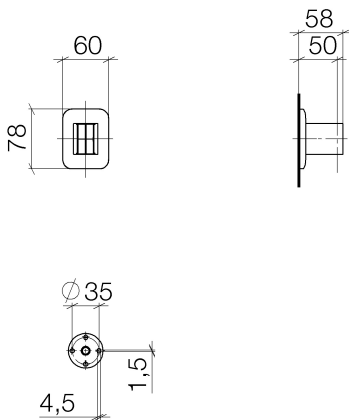

Shower - Lissé

Wall bracket - polished chrome

Article number: 28 050 845-00

- Flange 2-3/8" x 3-1/8"

polished chrome

## Dimensional drawing

All dimensions in mm / inch = mm x 0,0394

Shower - Lissé

Wall bracket - polished chrome

Article number: 28 050 845-00

## Shower - Lissé

Wall bracket - polished chrome

Article number: 28 050 845-00