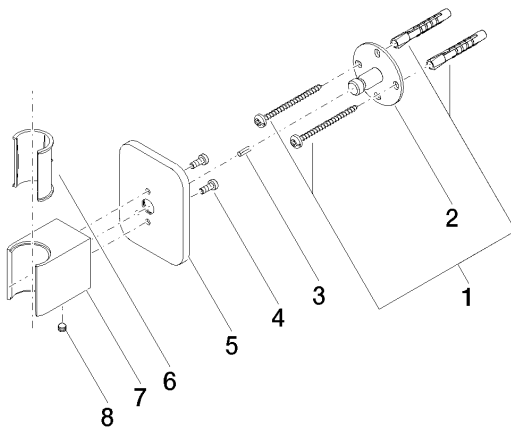

## Dimensional drawing

All dimensions in mm / inch = mm x 0,0394

Shower - Lissé

Wall bracket - polished chrome

Article number: 28 050 845-00

## Shower - Lissé

Wall bracket - polished chrome

Article number: 28 050 845-00

### Spare parts list

Number	Item Number	Designation	Number of units
1	05 30 31 025 00 90	Mounting bracket -	1
2	09 30 11 041 90	Holder -	1
3	09 31 11 026 90	Mounting bracket -	1
4	09 30 30 054 90	Mounting bracket -	2
5	09 27 84 022-00	Escutcheon - polished chrome	1
6	09 18 40 078 90	Holder -	1
7	09 17 20 035-00	Holder - polished chrome	1
8	04 31 11 112 00 90	Mounting bracket -	1