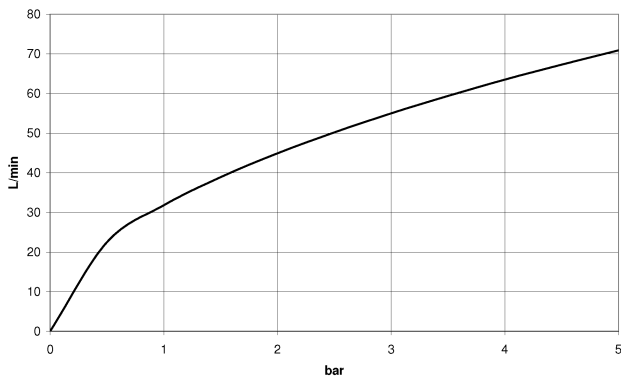

Shower - Water Modules

WATER TUBE Kneipp hose white 78-3/4" - platinum matte

Article number: 28 285 979-06

- Hose nozzle with sleeve
- With holding ring

platinum matte

Dimensional drawing

All dimensions in mm / inch = mm x 0,0394

Shower - Water Modules

WATER TUBE Kneipp hose white 78-3/4" - platinum matte

Article number: 28 285 979-06

Flow rate chart

Shower - Water Modules

WATER TUBE Kneipp hose white 78-3/4" - platinum matte

Article number: 28 285 979-06