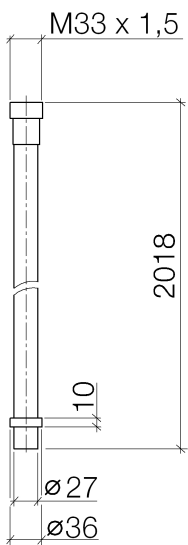

Shower - Water Modules

WATER TUBE Kneipp hose white 78-3/4" - platinum matte

Article number: 28 285 979-06

- Hose nozzle with sleeve
- With holding ring

platinum matte

Dimensional drawing

All dimensions in mm / inch = mm x 0,0394

Shower - Water Modules

WATER TUBE Kneipp hose white 78-3/4" - platinum matte

Article number: 28 285 979-06

Flow rate chart

Shower - Water Modules

WATER TUBE Kneipp hose white 78-3/4" - platinum matte

Article number: 28 285 979-06

Spare parts list

Number	Item Number	Designation	Number of units
2	09 14 20 003 90	Washer -	1
3	09 28 10 116-06	ring	1