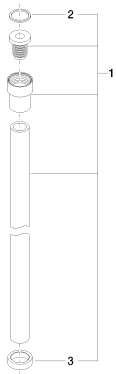

Shower - Water Modules

WATER TUBE Kneipp hose white 78-3/4" - platinum matte

Article number: 28 285 979-06

- Hose nozzle with sleeve
- With holding ring

platinum matte

Dimensional drawing

All dimensions in mm / inch = mm x 0,0394

Shower - Water Modules

WATER TUBE Kneipp hose white 78-3/4" - platinum matte

Article number: 28 285 979-06

Flow rate chart

Shower - Water Modules

WATER TUBE Kneipp hose white 78-3/4" - platinum matte

Article number: 28 285 979-06

Other surface finishes

polished chrome

28 285 979-00

More custom finish options are available via special production (xTra Service). Please see our finish matrix for availability and pricing or contact a Dornbracht representative.

Spare parts list

Number	Item Number	Designation	Number of units
2	09 14 20 003 90	Washer -	1
3	09 28 10 116-06	ring	1