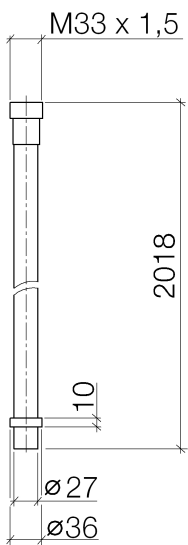

Shower - Water Modules

WATER TUBE Kneipp hose black 78-3/4" - platinum matte

Article number: 28 286 979-06

- Hose nozzle with sleeve
- With holding ring

platinum matte

Dimensional drawing

All dimensions in mm / inch = mm x 0,0394

Shower - Water Modules

WATER TUBE Kneipp hose black 78-3/4" - platinum matte

Article number: 28 286 979-06

Flow rate chart

Shower - Water Modules

WATER TUBE Kneipp hose black 78-3/4" - platinum matte

Article number: 28 286 979-06

Spare parts list

Number	Item Number	Designation	Number of units
2	09 14 20 003 90	Washer -	1
3	09 28 10 116-06	ring	1