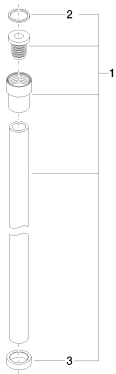

Shower - Water Modules

WATER TUBE Kneipp hose black 78-3/4" - platinum matte

Article number: 28 286 979-06

- Hose nozzle with sleeve
- With holding ring

platinum matte

Dimensional drawing

All dimensions in mm / inch = mm x 0,0394

Shower - Water Modules

WATER TUBE Kneipp hose black 78-3/4" - platinum matte

Article number: 28 286 979-06

Flow rate chart

Shower - Water Modules

WATER TUBE Kneipp hose black 78-3/4" - platinum matte

Article number: 28 286 979-06

Other surface finishes

polished chrome

28 286 979-00

More custom finish options are available via special production (xTra Service). Please see our finish matrix for availability and pricing or contact a Dornbracht representative.

Spare parts list

Number	Item Number	Designation	Number of units
2	09 14 20 003 90	Washer -	1
3	09 28 10 116-06	ring	1