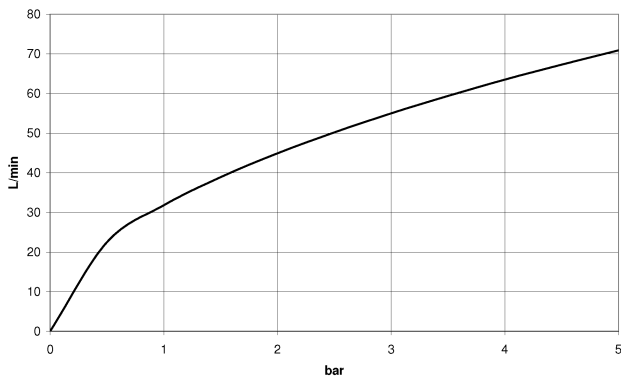

Shower - Water Modules

WATER TUBE Kneipp hose black 78-3/4" - platinum matte

Article number: 28 286 979-06

- Hose nozzle with sleeve
- With holding ring

platinum matte

Dimensional drawing

All dimensions in mm / inch = mm x 0,0394

Shower - Water Modules

WATER TUBE Kneipp hose black 78-3/4" - platinum matte

Article number: 28 286 979-06

Flow rate chart

Shower - Water Modules

WATER TUBE Kneipp hose black 78-3/4" - platinum matte

Article number: 28 286 979-06