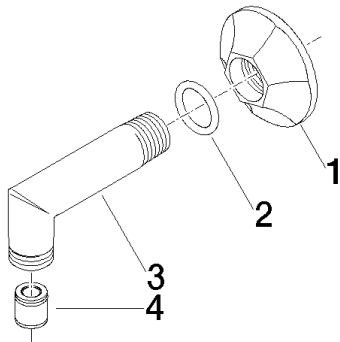

Shower - Madison Flair
Wall elbow - Durabronz
Article number: 28 450 370-09

- 1/2" Shower outlet
- Flange diameter 2-3/8"
- 1/2" connection
- Internal backflow preventer.

Durabronz

Accessory is required for this item.

Dimensional drawing

All dimensions in mm / inch = mm x 0,0394

Shower - Madison Flair
Wall elbow - Durabrass
Article number: 28 450 370-09

Flow rate chart

Shower - Madison Flair
Wall elbow - Durabrass
Article number: 28 450 370-09

35 080 970-90 0010
Rough-in adapter -

Shower - Madison Flair
Wall elbow - Durabross
Article number: 28 450 370-09

Spare parts list

Number	Item Number	Designation	Number of units
1	09 27 37 003-09	Escutcheon - Durabross	1
2	09 14 10 026 90	Washer -	1
3	09 11 03 021-09	Wall connection - Durabross	1
4	09 23 01 040 90	Application -	1