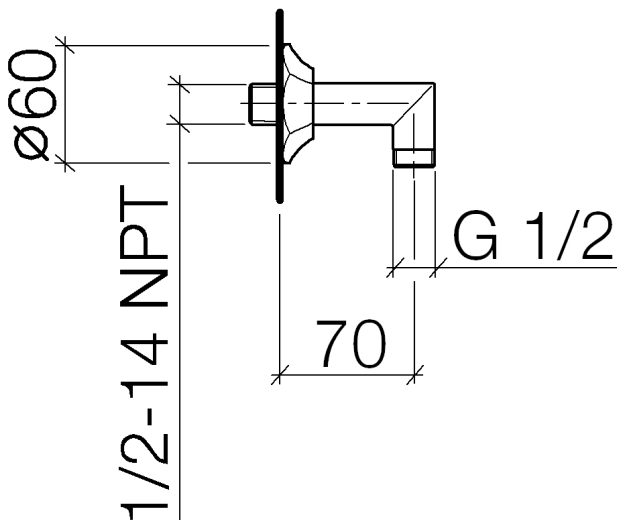

Shower - Madison Flair
Wall elbow - Durabronz
Article number: 28 450 370-09

- 1/2" Shower outlet
- Flange diameter 2-3/8"
- 1/2" connection
- Internal backflow preventer.

Durabronz

Accessory is required for this item.

Dimensional drawing

All dimensions in mm / inch = mm x 0,0394

Shower - Madison Flair
Wall elbow - Durabrass
Article number: 28 450 370-09

Flow rate chart

Shower - Madison Flair
Wall elbow - Durabrass
Article number: 28 450 370-09

35 080 970-90 0010
Rough-in adapter -

Shower - Madison Flair
Wall elbow - Durabross
Article number: 28 450 370-09

Spare parts list

Number	Item Number	Designation	Number of units
1	09 27 37 003-09	Escutcheon - Durabross	1
2	09 14 10 026 90	Washer -	1
3	09 11 03 021-09	Wall connection - Durabross	1
4	09 23 01 040 90	Application -	1