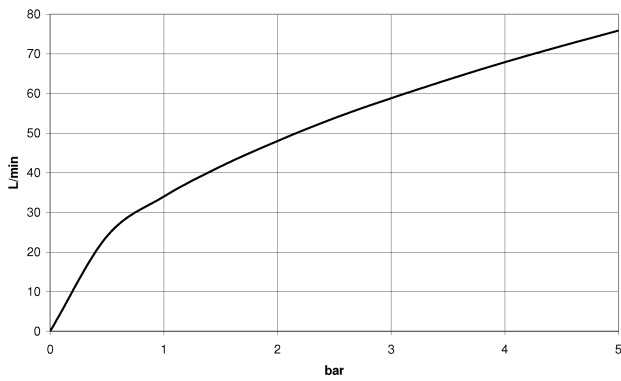

Shower - Madison Flair
Wall elbow - Durabronz
Article number: 28 450 370-09

- 1/2" Shower outlet
- Flange diameter 2-3/8"
- 1/2" connection
- Internal backflow preventer.

Durabronz

Accessory is required for this item.

Dimensional drawing

All dimensions in mm / inch = mm x 0,0394

Shower - Madison Flair
Wall elbow - Durabrass
Article number: 28 450 370-09

Flow rate chart

Shower - Madison Flair
Wall elbow - Durabrass
Article number: 28 450 370-09