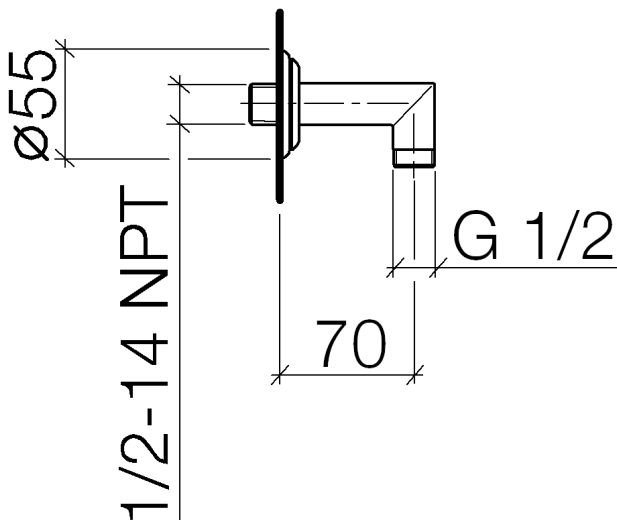

Shower - Madison  
Wall elbow - platinum matte  
Article number: 28 450 410-06 0010

- 1/2" Shower outlet
- Flange diameter 2-1/8"
- 1/2" connection

platinum matte

### Dimensional drawing

All dimensions in mm / inch = mm x 0,0394

Shower - Madison

Wall elbow - platinum matte

Article number: 28 450 410-06 0010

Shower - Madison

Wall elbow - platinum matte

Article number: 28 450 410-06 0010