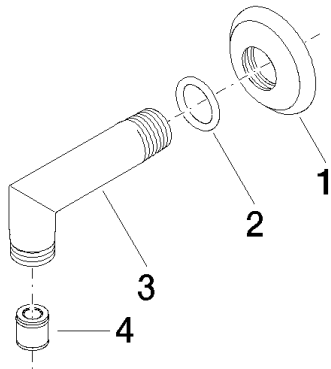

Shower - Madison  
Wall elbow - platinum matte  
Article number: 28 450 410-06 0010

- 1/2" Shower outlet
- Flange diameter 2-1/8"
- 1/2" connection

platinum matte

### Dimensional drawing

All dimensions in mm / inch = mm x 0,0394

Shower - Madison

Wall elbow - platinum matte

Article number: 28 450 410-06 0010

Shower - Madison

Wall elbow - platinum matte

Article number: 28 450 410-06 0010

Spare parts list

Number	Item Number	Designation	Number of units
1	09 27 35 003-06	Escutcheon - platinum matte	1
2	09 14 10 026 90	Washer -	1
3	09 11 03 021-06	Wall connection - platinum matte	1
4	09 23 01 040 90	Application -	1