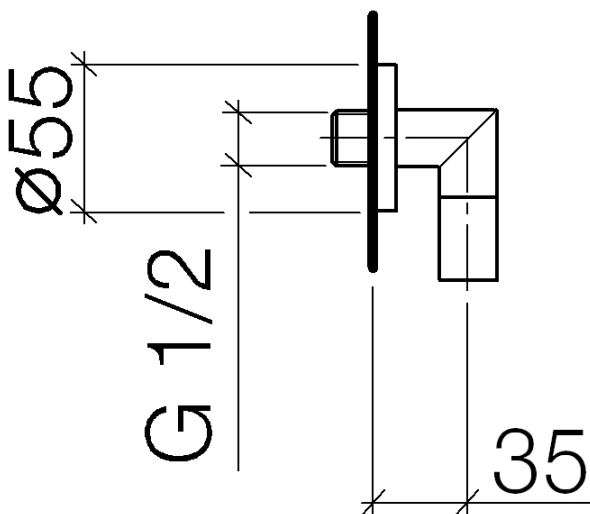

Shower - Tara.Logic  
Wall elbow - platinum matte  
Article number: 28 450 625-06

- 3/8" Shower outlet
- Flange diameter 2-1/8"
- 1/2" connection
- Internal backflow preventer.

platinum matte

Accessory is required for this item.

### Dimensional drawing

All dimensions in mm / inch = mm x 0,0394

Shower - Tara.Logic  
Wall elbow - platinum matte  
Article number: 28 450 625-06

### Flow rate chart

Shower - Tara.Logic  
Wall elbow - platinum matte  
Article number: 28 450 625-06