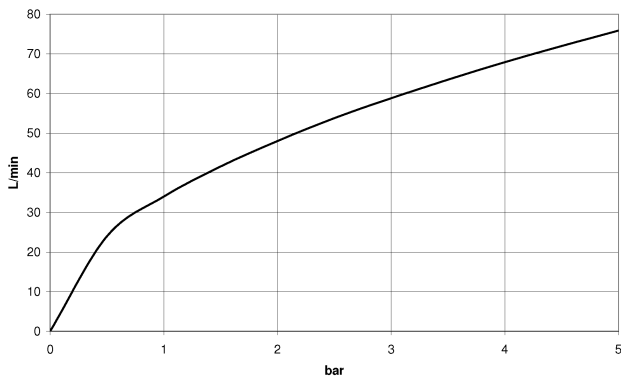

Shower - Tara.Logic  
Wall elbow - platinum matte  
Article number: 28 450 625-06

- 3/8" Shower outlet
- Flange diameter 2-1/8"
- 1/2" connection
- Internal backflow preventer.

platinum matte

Accessory is required for this item.

### Dimensional drawing

All dimensions in mm / inch = mm x 0,0394

Shower - Tara.Logic  
Wall elbow - platinum matte  
Article number: 28 450 625-06

### Flow rate chart

Shower - Tara.Logic  
Wall elbow - platinum matte  
Article number: 28 450 625-06