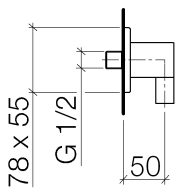

Shower - LULU  
Wall elbow - polished chrome  
Article number: 28 450 710-00

- 3/8" Shower outlet
- Flange 3-1/8" x 2-1/8"
- 1/2" connection
- Internal backflow preventer.

polished chrome

Accessory is required for this item.

## Dimensional drawing

28.450.710-FF

All dimensions in mm / inch = mm x 0,0394

Shower - LULU  
Wall elbow - polished chrome  
Article number: 28 450 710-00

### Flow rate chart

Shower - LULU  
Wall elbow - polished chrome  
Article number: 28 450 710-00

### Spare parts list

Number	Item Number	Designation	Number of units
1	09 16 01 014 90	Ring -	1
2	09 23 01 040 90	Application -	1
3	09 24 03 116 20 90	Nipple -	1
4	09 14 10 008 90	Washer -	1
5	09 14 10 142 90	Washer -	1
6	09 30 30 054 90	Mounting bracket -	1
7	09 31 11 026 90	Mounting bracket -	1
8	09 27 71 002-00	Escutcheon - polished chrome	1
9	09 11 03 026 20-00	Wall connection - polished chrome	1
10	09 31 11 005 90	Mounting bracket -	1
11	09 14 10 077 90	Washer -	1
12	09 24 03 107 20 90	Nipple -	1
13	09 21 02 069-00	Hood / sleeve - polished chrome	1