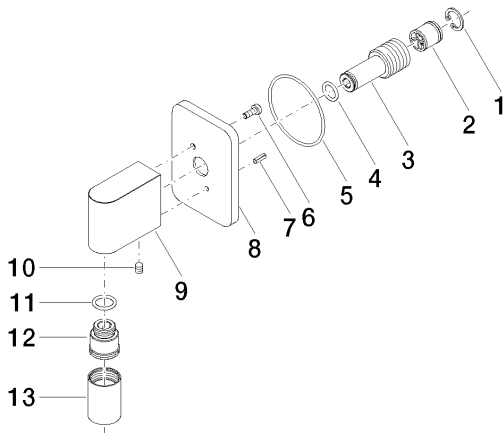

Shower - LULU  
Wall elbow - polished chrome  
Article number: 28 450 710-00

- 3/8" Shower outlet
- Flange 3-1/8" x 2-1/8"
- 1/2" connection
- Internal backflow preventer.

polished chrome

Accessory is required for this item.

## Dimensional drawing

28.450.710-FF

All dimensions in mm / inch = mm x 0,0394

Shower - LULU  
Wall elbow - polished chrome  
Article number: 28 450 710-00

## Required article

35 080 970-90 0010  
Rough-in adapter -

Shower - LULU  
 Wall elbow - polished chrome  
 Article number: 28 450 710-00

### Spare parts list

Number	Item Number	Designation	Number of units
1	09 16 01 014 90	Ring -	1
2	09 23 01 040 90	Application -	1
3	09 24 03 116 20 90	Nipple -	1
4	09 14 10 008 90	Washer -	1
5	09 14 10 142 90	Washer -	1
6	09 30 30 054 90	Mounting bracket -	1
7	09 31 11 026 90	Mounting bracket -	1
8	09 27 71 002-00	Escutcheon - polished chrome	1
9	09 11 03 026 20-00	Wall connection - polished chrome	1
10	09 31 11 005 90	Mounting bracket -	1
11	09 14 10 077 90	Washer -	1
12	09 24 03 107 20 90	Nipple -	1
13	09 21 02 069-00	Hood / sleeve - polished chrome	1