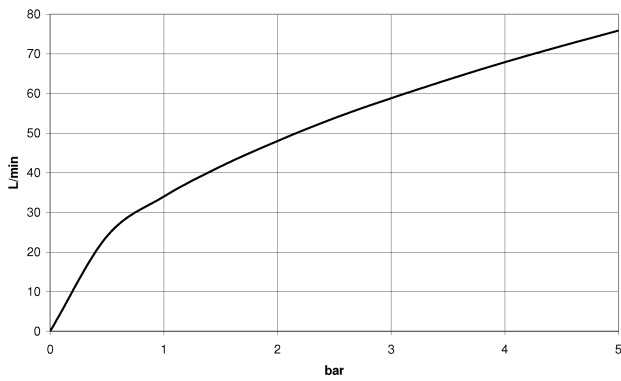

Shower - LULU  
Wall elbow - polished chrome  
Article number: 28 450 710-00

- 3/8" Shower outlet
- Flange 3-1/8" x 2-1/8"
- 1/2" connection
- Internal backflow preventer.

polished chrome

Accessory is required for this item.

## Dimensional drawing

28.450.710-FF

All dimensions in mm / inch = mm x 0,0394

Shower - LULU  
Wall elbow - polished chrome  
Article number: 28 450 710-00

### Flow rate chart

Shower - LULU  
Wall elbow - polished chrome  
Article number: 28 450 710-00