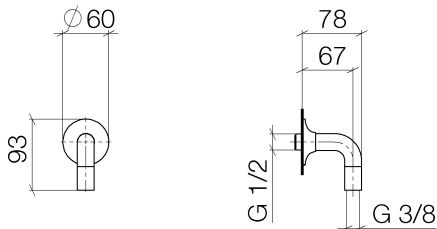

Shower - VAIA

Wall elbow - Dark Brass matte

Article number: 28 450 809-16

- 3/8" Shower outlet
- Flange diameter 2-3/8"
- 1/2" connection
- Internal backflow preventer.

Dark Brass matte

Accessory is required for this item.

## Dimensional drawing

All dimensions in mm / inch = mm x 0,0394

Shower - VAIA

Wall elbow - Dark Brass matte

Article number: 28 450 809-16

Shower - VAIA  
Wall elbow - Dark Brass matte  
Article number: 28 450 809-16

### Required article

35 080 970-90 0010  
Rough-in adapter -

Shower - VAIA

Wall elbow - Dark Brass matte

Article number: 28 450 809-16

### Spare parts list

Number	Item Number	Designation	Number of units
1	90 27 80 021 00-16	rosette	1
2	09 16 01 014 90	Ring -	1
3	09 23 01 040 90	Application -	2
4	09 11 03 123-16	connection	1
5	09 21 02 069-16	Hood / sleeve - Dark Brass matte	1