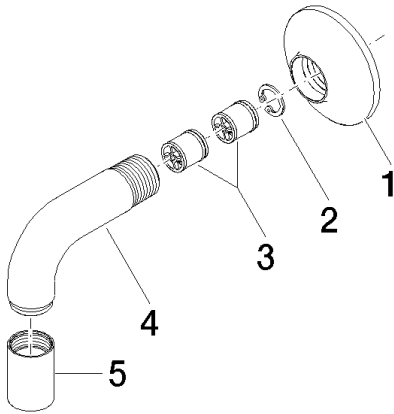

Shower - VAIA

Wall elbow - Dark Brass matte

Article number: 28 450 809-16

- 3/8" Shower outlet
- Flange diameter 2-3/8"
- 1/2" connection
- Internal backflow preventer.

Dark Brass matte

Accessory is required for this item.

## Dimensional drawing

All dimensions in mm / inch = mm x 0,0394

Shower - VAIA

Wall elbow - Dark Brass matte

Article number: 28 450 809-16

Shower - VAIA  
Wall elbow - Dark Brass matte  
Article number: 28 450 809-16

### Required article

35 080 970-90 0010  
Rough-in adapter -

Shower - VAIA

Wall elbow - Dark Brass matte

Article number: 28 450 809-16

### Spare parts list

Number	Item Number	Designation	Number of units
1	90 27 80 021 00-16	rosette	1
2	09 16 01 014 90	Ring -	1
3	09 23 01 040 90	Application -	2
4	09 11 03 123-16	connection	1
5	09 21 02 069-16	Hood / sleeve - Dark Brass matte	1