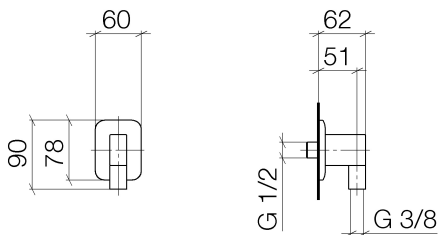

Shower - Lissé

Wall elbow - platinum matte

Article number: 28 450 845-06

- 3/8" Shower outlet
- Flange 2-3/8" x 3-1/8"
- 1/2" connection
- Internal backflow preventer.

platinum matte

Accessory is required for this item.

## Dimensional drawing

All dimensions in mm / inch = mm x 0,0394

Shower - Lissé  
Wall elbow - platinum matte  
Article number: 28 450 845-06

### Flow rate chart

Shower - Lissé  
Wall elbow - platinum matte  
Article number: 28 450 845-06

## Required article

35 080 970-90 0010  
Rough-in adapter -

Shower - Lissé

Wall elbow - platinum matte

Article number: 28 450 845-06