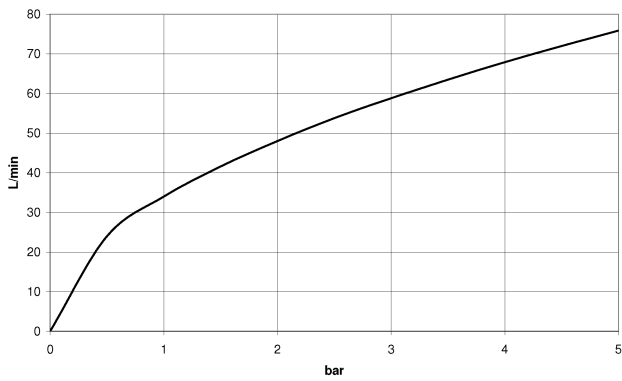

## Dimensional drawing

All dimensions in mm / inch = mm x 0,0394

Shower - Lissé  
Wall elbow - platinum matte  
Article number: 28 450 845-06

### Flow rate chart

Shower - Lissé  
Wall elbow - platinum matte  
Article number: 28 450 845-06