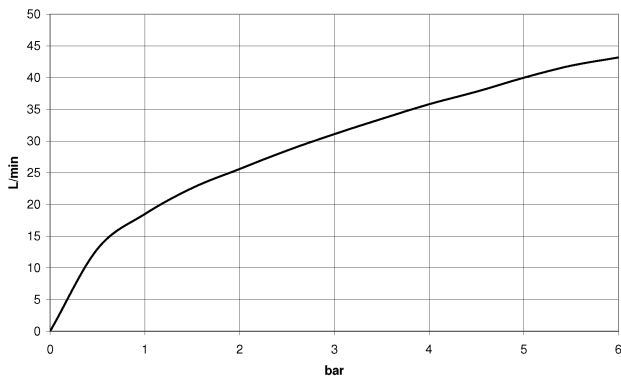

Shower - Tara.Logic

Wall elbow with integrated wall bracket - black matte

Article number: 28 490 660-33

- 3/8" Shower outlet
- Flange diameter 2-3/8"
- 1/2" connection
- Internal backflow preventer.

black matte

Accessory is required for this item.

Dimensional drawing

All dimensions in mm / inch = mm x 0,0394

Shower - Tara.Logic
Wall elbow with integrated wall bracket - black matte
Article number: 28 490 660-33

Flow rate chart