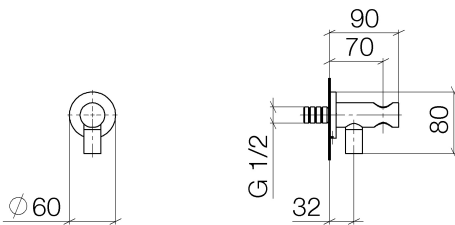

Shower - Tara.Logic

Wall elbow with integrated wall bracket - black matte

Article number: 28 490 660-33

- 3/8" Shower outlet
- Flange diameter 2-3/8"
- 1/2" connection
- Internal backflow preventer.

black matte

Accessory is required for this item.

Dimensional drawing

All dimensions in mm / inch = mm x 0,0394

Shower - Tara.Logic
Wall elbow with integrated wall bracket - black matte
Article number: 28 490 660-33

Flow rate chart

Shower - Tara.Logic
Wall elbow with integrated wall bracket - black matte
Article number: 28 490 660-33

Other surface finishes

polished chrome
28 490 660-00

platinum matte
28 490 660-06

28 490 660-08

28 490 660-16