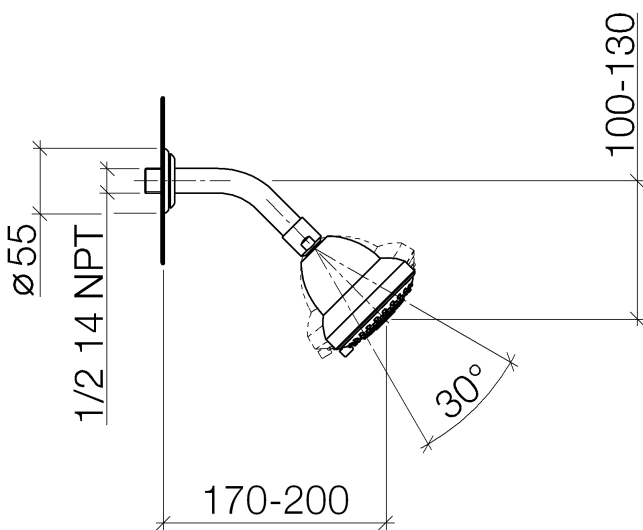

Shower - Madison
Showerhead - polished chrome
Article number: 28 508 360-00 0010

- 7-7/8" Projection
- Ball-joint pivotable through 30°
- 3 individual sprays (standard, soft, massage)
- Descaling system
- Ø 3-3/4"
- Flange diameter 2-1/8"
- 1/2" connection
- Water flow rate limited to max. 2 gpm

polished chrome

Dimensional drawing

All dimensions in mm / inch = mm x 0,0394

Shower - Madison
Showerhead - polished chrome
Article number: 28 508 360-00 0010

Flow rate chart

Shower - Madison

Showerhead - polished chrome

Spare parts list

Number	Item Number	Designation	Number of units
1	09 27 35 003-00	Escutcheon - polished chrome	1
2	09 14 10 026 90	O-Ring 20,5 x 3,5 mm -	1
3	09 11 03 011-00	Wall connection - polished chrome	1
4	04 12 11 120 01-00	shower head - polished chrome	1