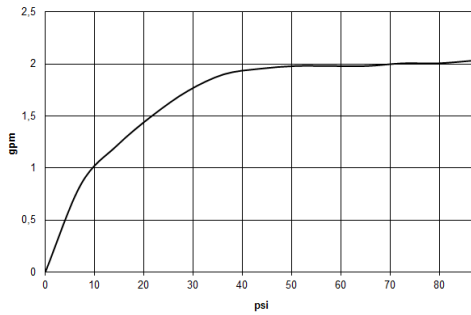

Shower - Madison
Showerhead - polished chrome
Article number: 28 508 360-00 0010

- 7-7/8" Projection
- Ball-joint pivotable through 30°
- 3 individual sprays (standard, soft, massage)
- Descaling system
- Ø 3-3/4"
- Flange diameter 2-1/8"
- 1/2" connection
- Water flow rate limited to max. 2 gpm

polished chrome

Dimensional drawing

All dimensions in mm / inch = mm x 0,0394

Shower - Madison
Showerhead - polished chrome
Article number: 28 508 360-00 0010

Flow rate chart

Shower - Madison

Showerhead - polished chrome