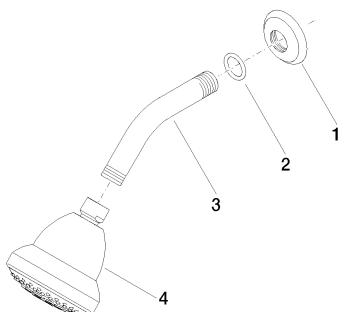

Shower - Madison
Showerhead - polished chrome
Article number: 28 508 360-00 0010

- 7-7/8" Projection
- Ball-joint pivotable through 30°
- 3 individual sprays (standard, soft, massage)
- Descaling system
- Ø 3-3/4"
- Flange diameter 2-1/8"
- 1/2" connection
- Water flow rate limited to max. 2 gpm

polished chrome

Dimensional drawing

All dimensions in mm / inch = mm x 0,0394

Shower - Madison
Showerhead - polished chrome
Article number: 28 508 360-00 0010

Flow rate chart

Shower - Madison

Showerhead - polished chrome

Spare parts list

Number	Item Number	Designation	Number of units
1	09 27 35 003-00	Escutcheon - polished chrome	1
2	09 14 10 026 90	O-Ring 20,5 x 3,5 mm -	1
3	09 11 03 011-00	Wall connection - polished chrome	1
4	04 12 11 120 01-00	shower head - polished chrome	1