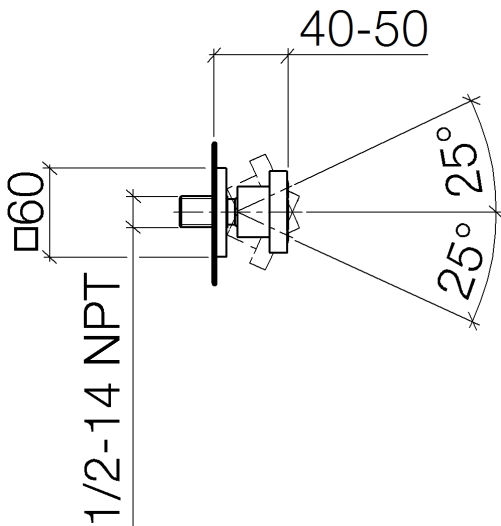

Shower - MEM

Body spray without volume control - platinum

Article number: 28 518 782-08

- Ø 2-1/8"
- swivels 25°
- Stream: Rain
- Descaling system
- Flange 2-3/8" x 2-3/8"
- 1/2" connection
- Water flow rate limited to max. 1.3 gpm

platinum

Accessory is required for this item.

Dimensional drawing

All dimensions in mm / inch = mm x 0,0394

Shower - MEM
Body spray without volume control - platinum
Article number: 28 518 782-08

Flow rate chart

Trajectory length diagram

Shower - MEM
Body spray without volume control - platinum
Article number: 28 518 782-08

Other surface finishes

polished chrome
28 518 782-00

platinum matte
28 518 782-06

Dark Brass matte
28 518 782-16

Required article

35 080 970-90 0010
Rough-in adapter -

Shower - MEM
Body spray without volume control - platinum
Article number: 28 518 782-08

Spare parts list

Number	Item Number	Designation	Number of units
1	09 14 10 098 90	Washer -	1
2	09 27 98 003-08	Escutcheon - platinum	1
3	09 31 11 048 90	Mounting bracket -	1
4	09 23 30 026-08	Mounting bracket - platinum	1
5	09 14 15 010 90	Ring -	1
6	09 16 01 014 90	Ring -	1
7	09 23 01 048 90	Application -	1
8	09 21 40 016-08	Ball joint - platinum	1
9	09 14 10 015 90	Washer -	1
10	90 12 05 027 00-08	shower head - platinum	1