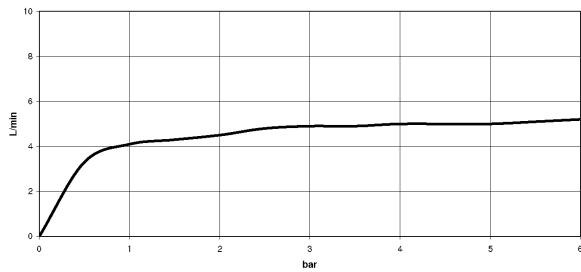

Shower - MEM

Body spray without volume control - platinum

Article number: 28 518 782-08

- Ø 2-1/8"
- swivels 25°
- Stream: Rain
- Descaling system
- Flange 2-3/8" x 2-3/8"
- 1/2" connection
- Water flow rate limited to max. 1.3 gpm

platinum

Accessory is required for this item.

Dimensional drawing

All dimensions in mm / inch = mm x 0,0394

Shower - MEM
Body spray without volume control - platinum
Article number: 28 518 782-08

Flow rate chart

Trajectory length diagram

Shower - MEM
Body spray without volume control - platinum
Article number: 28 518 782-08

Other surface finishes

polished chrome
28 518 782-00

platinum matte
28 518 782-06

Dark Brass matte
28 518 782-16