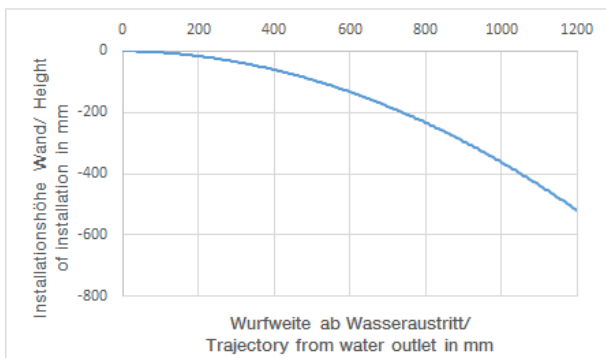

Shower - MEM

Body spray without volume control - platinum

Article number: 28 518 782-08

- Ø 2-1/8"
- swivels 25°
- Stream: Rain
- Descaling system
- Flange 2-3/8" x 2-3/8"
- 1/2" connection
- Water flow rate limited to max. 1.3 gpm

platinum

Accessory is required for this item.

Dimensional drawing

All dimensions in mm / inch = mm x 0,0394

Shower - MEM
Body spray without volume control - platinum
Article number: 28 518 782-08

Flow rate chart

Trajectory length diagram

Shower - MEM
Body spray without volume control - platinum
Article number: 28 518 782-08

Other surface finishes

polished chrome
28 518 782-00

platinum matte
28 518 782-06

Dark Brass matte
28 518 782-16

Required article

35 080 970-90 0010
Rough-in adapter -

Shower - MEM
Body spray without volume control - platinum
Article number: 28 518 782-08

Spare parts list

Number	Item Number	Designation	Number of units
1	09 14 10 098 90	Washer -	1
2	09 27 98 003-08	Escutcheon - platinum	1
3	09 31 11 048 90	Mounting bracket -	1
4	09 23 30 026-08	Mounting bracket - platinum	1
5	09 14 15 010 90	Ring -	1
6	09 16 01 014 90	Ring -	1
7	09 23 01 048 90	Application -	1
8	09 21 40 016-08	Ball joint - platinum	1
9	09 14 10 015 90	Washer -	1
10	90 12 05 027 00-08	shower head - platinum	1