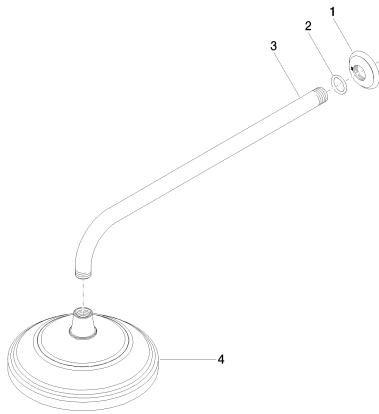

## Shower - Madison

Rain shower wall-mounted - polished chrome

Article number: 28 545 977-00 0010

- 17-1/8" Projection
- Stream: Rain
- Descaling system
- Rain shower  $\varnothing$  7-7/8"
- Flange diameter 2-1/8"
- 1/2" connection
- Water flow rate limited to max. 1.8 gpm

## Dimensional drawing

All dimensions in mm / inch = mm x 0,0394

Shower - Madison  
Rain shower wall-mounted - polished chrome  
Article number: 28 545 977-00 0010

### Required article

35 085 970-90 0010  
Concealed wall elbow -

Shower - Madison  
 Rain shower wall-mounted - polished chrome  
 Article number: 28 545 977-00 0010

Spare parts list

Number	Item Number	Designation	Number of units
1	09 27 35 003-00	Escutcheon - polished chrome	1
2	09 14 10 026 90	O-Ring 20,5 x 3,5 mm -	1
3	09 11 03 017-00	Wall connection - polished chrome	1
4	28 535 977-00 0010	Rain shower - polished chrome	1