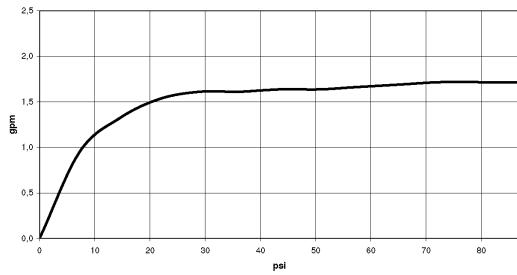

## Dimensional drawing

All dimensions in mm / inch = mm x 0,0394

Shower - Madison  
Rain shower wall-mounted - polished chrome  
Article number: 28 545 977-00 0010

### Flow rate chart

Shower - Madison  
Rain shower wall-mounted - polished chrome  
Article number: 28 545 977-00 0010