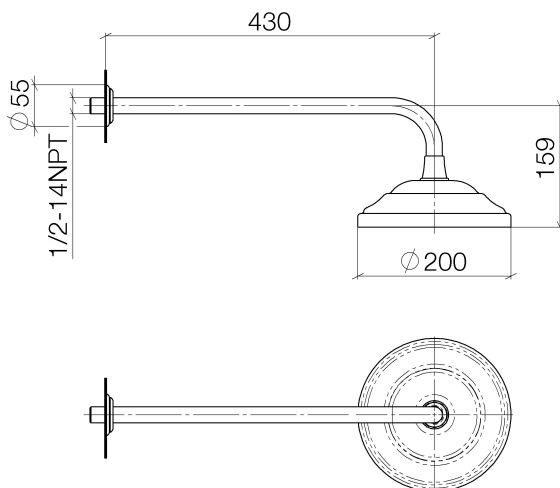

## Shower - Madison

Rain shower wall-mounted - polished chrome

Article number: 28 545 977-00 0010

- 17-1/8" Projection
- Stream: Rain
- Descaling system
- Rain shower  $\varnothing$  7-7/8"
- Flange diameter 2-1/8"
- 1/2" connection
- Water flow rate limited to max. 1.8 gpm

## Dimensional drawing

All dimensions in mm / inch = mm x 0,0394

Shower - Madison  
Rain shower wall-mounted - polished chrome  
Article number: 28 545 977-00 0010

### Flow rate chart

Shower - Madison  
Rain shower wall-mounted - polished chrome  
Article number: 28 545 977-00 0010

### Required article

35 085 970-90 0010  
Concealed wall elbow -

Shower - Madison  
 Rain shower wall-mounted - polished chrome  
 Article number: 28 545 977-00 0010

Spare parts list

Number	Item Number	Designation	Number of units
1	09 27 35 003-00	Escutcheon - polished chrome	1
2	09 14 10 026 90	O-Ring 20,5 x 3,5 mm -	1
3	09 11 03 017-00	Wall connection - polished chrome	1
4	28 535 977-00 0010	Rain shower - polished chrome	1