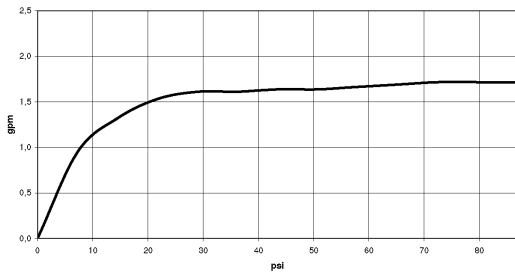

Shower - IMO
Rain shower wall-mounted - platinum matte
Article number: 28 649 670-06 0010

Flow rate chart