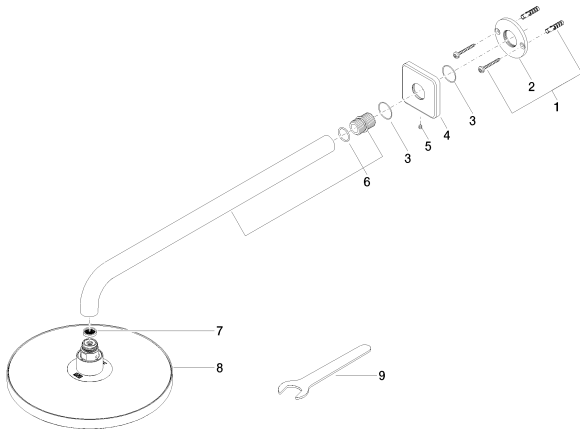

## Shower - IMO

Rain shower wall-mounted - platinum matte

Article number: 28 649 670-06 0010

- 17-3/4" Projection
- Stream: Rain
- Descaling system
- Rain shower  $\varnothing$  8-5/8"
- Flange 2-1/2" x 2-1/2"
- 1/2" connection
- Water flow rate limited to max. 1.8 gpm

## Required article

35 085 970-90 0010

Concealed wall elbow -

Shower - IMO

Rain shower wall-mounted - platinum matte

Article number: 28 649 670-06 0010

### Spare parts list

Number	Item Number	Designation	Number of units
1	04 30 31 032 00 90	Mounting bracket -	1
2	09 17 20 120 90	Wall connection -	1
3	09 14 10 150 90	Washer -	2
4	09 27 67 015-06	Escutcheon - platinum matte	1
5	09 31 11 038 90	Mounting bracket -	1
6	90 11 03 070 00-06	pipe	1
7	09 23 01 075 90	Washer -	1
8	09 30 09 069 90	assembly wrench -	2