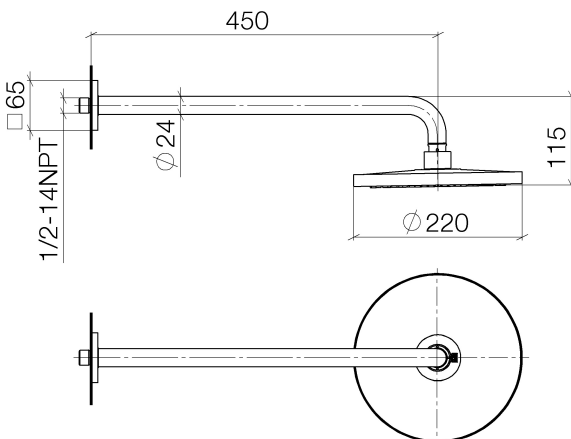

## Shower - IMO

Rain shower wall-mounted - platinum matte

Article number: 28 649 670-06 0010

- 17-3/4" Projection
- Stream: Rain
- Descaling system
- Rain shower  $\varnothing$  8-5/8"
- Flange 2-1/2" x 2-1/2"
- 1/2" connection
- Water flow rate limited to max. 1.8 gpm

## Dimensional drawing

All dimensions in mm / inch = mm x 0,0394

Model/program/technical modifications and error excepted  
For more information see: [www.dornbracht.com](http://www.dornbracht.com) + 49 (0) 2371 433-460 mail@dornbrachtgroup.de

## Required article

35 085 970-90 0010

Concealed wall elbow -

Shower - IMO

Rain shower wall-mounted - platinum matte

Article number: 28 649 670-06 0010