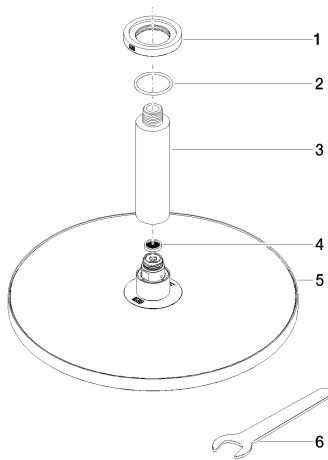

Shower - IMO

Rain shower ceiling-mounted - polished chrome

Article number: 28 689 970-00 0010

- Stream: Rain
- Descaling system
- Rain shower \varnothing 11-3/4"
- Optional flange \varnothing 2-3/8" included
- 1/2" connection
- Water flow rate limited to max. 1.8 gpm

polished chrome

Accessory is required for this item.

Dimensional drawing

All dimensions in mm / inch = mm x 0,0394

Shower - IMO
Rain shower ceiling-mounted - polished chrome
Article number: 28 689 970-00 0010

Flow rate chart

Shower - IMO

Rain shower ceiling-mounted - polished chrome

Article number: 28 689 970-00 0010

Other surface finishes

platinum matte

28 689 970-06 0010

platinum

Required article

35 085 970-90 0010

Concealed wall elbow -

Shower - IMO

Rain shower ceiling-mounted - polished chrome

Article number: 28 689 970-00 0010

Spare parts list

Number	Item Number	Designation	Number of units
1	09 27 22 040-00	Escutcheon - polished chrome	1
2	09 14 10 141 90	Washer -	1
3	09 11 03 080-00	Wall connection - polished chrome	1
4	09 23 01 075 90	Washer -	1
5	04 12 05 091 10-00	shower head - polished chrome	1
6	09 30 09 069 90	assembly wrench -	1