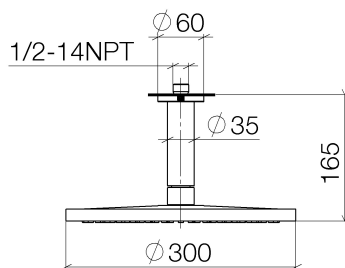

Shower - IMO

Rain shower ceiling-mounted - polished chrome

Article number: 28 689 970-00 0010

- Stream: Rain
- Descaling system
- Rain shower \varnothing 11-3/4"
- Optional flange \varnothing 2-3/8" included
- 1/2" connection
- Water flow rate limited to max. 1.8 gpm

polished chrome

Accessory is required for this item.

Dimensional drawing

All dimensions in mm / inch = mm x 0,0394

Shower - IMO
Rain shower ceiling-mounted - polished chrome
Article number: 28 689 970-00 0010