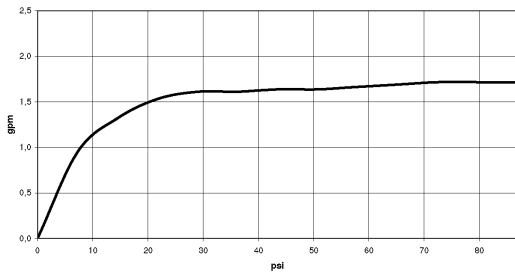

Shower - IMO

Rain shower ceiling-mounted - polished chrome

Article number: 28 689 970-00 0010

- Stream: Rain
- Descaling system
- Rain shower \varnothing 11-3/4"
- Optional flange \varnothing 2-3/8" included
- 1/2" connection
- Water flow rate limited to max. 1.8 gpm

polished chrome

Accessory is required for this item.

Dimensional drawing

All dimensions in mm / inch = mm x 0,0394

Shower - IMO
Rain shower ceiling-mounted - polished chrome
Article number: 28 689 970-00 0010

Flow rate chart

Shower - IMO

Rain shower ceiling-mounted - polished chrome

Article number: 28 689 970-00 0010

Other surface finishes

platinum matte

28 689 970-06 0010

platinum