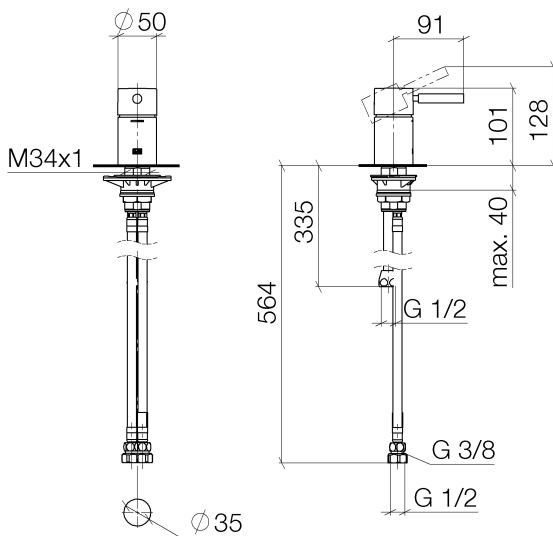

Bathtub - Meta

Single-lever tub mixer for deck-mounted tub installation - polished chrome

Article number: 29 300 660-00

- 1-3/8" hole diameter
- Water flow rate limited to max. 9.4 gpm
- NOTE: Local building codes may require the use of an anti-scald device. Please refer to remote pressure balance valve (35 910 970 90)
- (ADA)

polished chrome

Dimensional drawing

All dimensions in mm / inch = mm x 0,0394

Bathtub - Meta

Single-lever tub mixer for deck-mounted tub installation - polished chrome

Article number: 29 300 660-00

Bathtub - Meta

Single-lever tub mixer for deck-mounted tub installation - polished chrome

Article number: 29 300 660-00

Other surface finishes

platinum matte

29 300 660-06

black matte

29 300 660-33

Cyprum