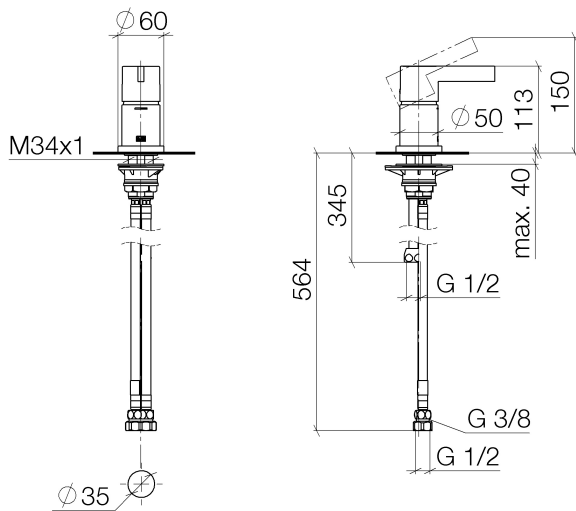

## Bathtub - Deque

Single-lever tub mixer for deck-mounted tub installation - polished chrome

Article number: 29 300 670-00

- Flange 2-3/8" x 2-3/8"
- 1-3/8" hole diameter
- Water flow rate limited to max. 9.4 gpm
- NOTE: Local building codes may require the use of an anti-scald device. Please refer to remote pressure balance valve (35 910 970 90)
- (ADA)

## Dimensional drawing

All dimensions in mm / inch = mm x 0,0394

Bathtub - Deque

Single-lever tub mixer for deck-mounted tub installation - polished chrome

Article number: 29 300 670-00

## Bathtub - Deque

Single-lever tub mixer for deck-mounted tub installation - polished chrome

Article number: 29 300 670-00