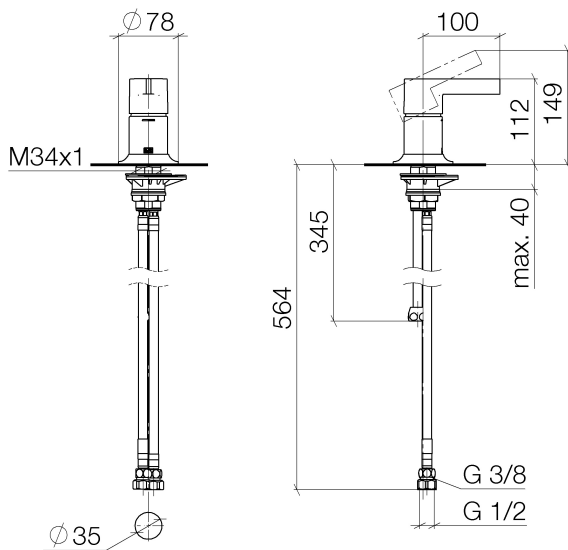

Bathtub - VAIA

Single-lever tub mixer for deck-mounted tub installation - Dark Platinum matte

Article number: 29 300 809-99

- Flange 3-1/8"
- 1-3/8" hole diameter
- Water flow rate limited to max. 9.4 gpm
- NOTE: Local building codes may require the use of an anti-scald device. Please refer to remote pressure balance valve (35 910 970 90)
- (ADA)

Dark Platinum matte

Dimensional drawing

All dimensions in mm / inch = mm x 0,0394

Bathtub - VAIA

Single-lever tub mixer for deck-mounted tub installation - Dark Platinum matte

Article number: 29 300 809-99

Bathtub - VAIA

Single-lever tub mixer for deck-mounted tub installation - Dark Platinum matte

Article number: 29 300 809-99

Other surface finishes

polished chrome
29 300 809-00

platinum matte
29 300 809-06