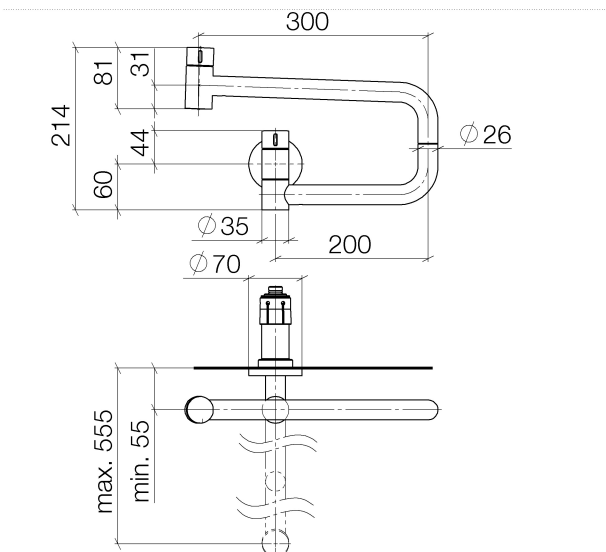

Kitchen sink - Tara Ultra  
POT FILLER Cold water valve - polished chrome  
Article number: 30 805 875-00

- 19-5/8" Projection
- Swiveling spout
- Laminar stream
- One water inlet, no mixing function
- Water flow rate limited to max. 1.5 gpm
- Two valves for on / off function
- lead-free

## Dimensional drawing

All dimensions in mm / inch = mm x 0,0394

Kitchen sink - Tara Ultra

POT FILLER Cold water valve - polished chrome

Article number: 30 805 875-00

Kitchen sink - Tara Ultra  
POT FILLER Cold water valve - polished chrome  
Article number: 30 805 875-00

## Required article

35 087 970-90 0010  
POT FILLER Rough-in wall  
elbow -