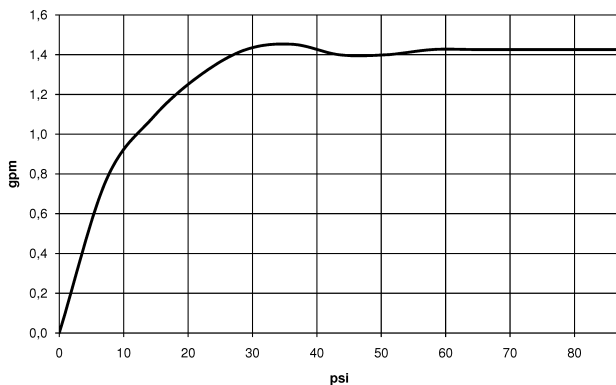

Kitchen sink - Lot

Two-hole mixer with cover plate - polished chrome

Article number: 32 843 680-00 0010

- 9-1/4" Projection
- Swiveling spout 360°
- Areated stream
- Total height 13-5/8"
- Height to aerator/spout outlet 12-1/2"
- Cover plate 5" x 2-1/8"
- Spout hole diameter 1-3/8"
- Single-lever mixer hole diameter 1-3/4"
- Center to center 2-3/4"
- 2x 3/8" US flexible supply lines
- Water flow rate limited to max. 1.5 gpm
- lead-free
- (ADA)

polished chrome

Kitchen sink - Lot
Two-hole mixer with cover plate - polished chrome
Article number: 32 843 680-00 0010

Dimensional drawing

All dimensions in mm / inch = mm x 0,0394

Flow rate chart

Kitchen sink - Lot