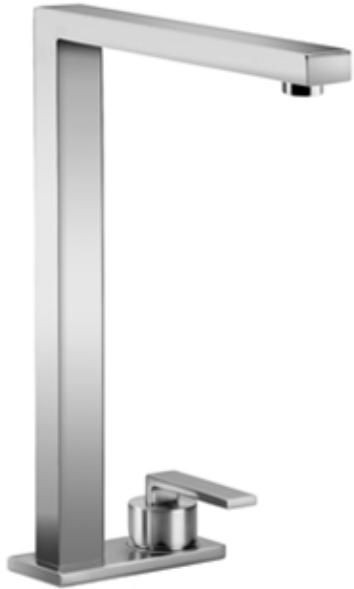

Kitchen sink - Lot

Two-hole mixer with cover plate - polished chrome

Article number: 32 843 680-00 0010

- 9-1/4" Projection
- Swiveling spout 360°
- Areated stream
- Total height 13-5/8"
- Height to aerator/spout outlet 12-1/2"
- Cover plate 5" x 2-1/8"
- Spout hole diameter 1-3/8"
- Single-lever mixer hole diameter 1-3/4"
- Center to center 2-3/4"
- 2x 3/8" US flexible supply lines
- Water flow rate limited to max. 1.5 gpm
- lead-free
- (ADA)

polished chrome

Kitchen sink - Lot
Two-hole mixer with cover plate - polished chrome
Article number: 32 843 680-00 0010

Dimensional drawing

All dimensions in mm / inch = mm x 0,0394

Flow rate chart

Kitchen sink - Lot

Two-hole mixer with cover plate - polished chrome

Article number: 32 843 680-00 0010

Other surface finishes

platinum matte

32 843 680-06 0010

Dark Platinum matte

32 843 680-99 0010

More custom finish options are available via special production (xTra Service). Please see our finish matrix for availability and pricing or contact a Dornbracht representative.

Recommended article

10 714 970-00

AIR SWITCH operating button, trim parts only - polished chrome

82 439 970-00

Soap dispenser with flange - polished chrome

Kitchen sink - Lot
 Two-hole mixer with cover plate - polished chrome
 Article number: 32 843 680-00 0010