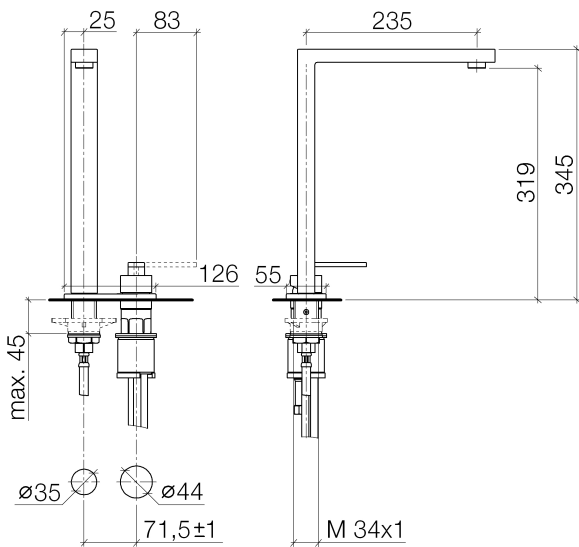

Kitchen sink - Lot

Two-hole mixer with cover plate - polished chrome

Article number: 32 843 680-00 0010

- 9-1/4" Projection
- Swiveling spout 360°
- Areated stream
- Total height 13-5/8"
- Height to aerator/spout outlet 12-1/2"
- Cover plate 5" x 2-1/8"
- Spout hole diameter 1-3/8"
- Single-lever mixer hole diameter 1-3/4"
- Center to center 2-3/4"
- 2x 3/8" US flexible supply lines
- Water flow rate limited to max. 1.5 gpm
- lead-free
- (ADA)

polished chrome

Kitchen sink - Lot
Two-hole mixer with cover plate - polished chrome
Article number: 32 843 680-00 0010

Dimensional drawing

All dimensions in mm / inch = mm x 0,0394

Flow rate chart

Kitchen sink - Lot

Two-hole mixer with cover plate - polished chrome

Article number: 32 843 680-00 0010

Other surface finishes

platinum matte

32 843 680-06 0010

Dark Platinum matte

32 843 680-99 0010

More custom finish options are available via special production (xTra Service). Please see our finish matrix for availability and pricing or contact a Dornbracht representative.

Recommended article

10 714 970-00

AIR SWITCH operating button, trim parts only - polished chrome

82 439 970-00

Soap dispenser with flange - polished chrome

Kitchen sink - Lot
 Two-hole mixer with cover plate - polished chrome
 Article number: 32 843 680-00 0010