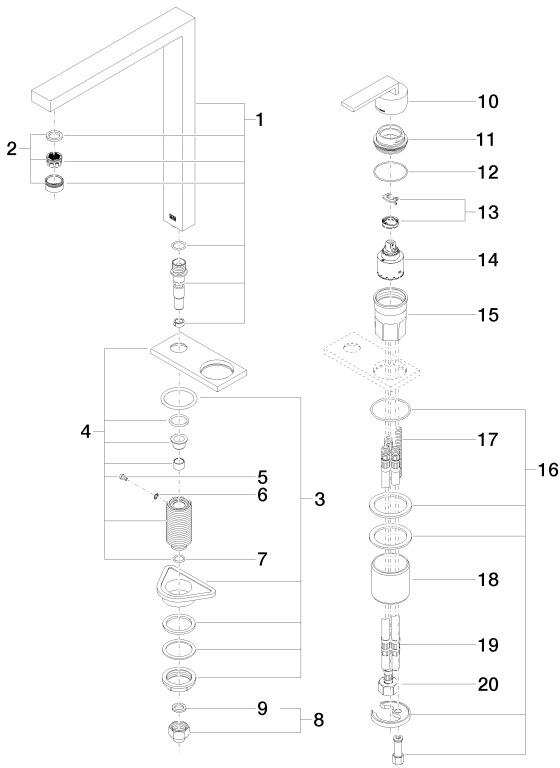

Kitchen sink - Lot

Two-hole mixer with cover plate - polished chrome

Article number: 32 843 680-00 0010

- 9-1/4" Projection
- Swiveling spout 360°
- Areated stream
- Total height 13-5/8"
- Height to aerator/spout outlet 12-1/2"
- Cover plate 5" x 2-1/8"
- Spout hole diameter 1-3/8"
- Single-lever mixer hole diameter 1-3/4"
- Center to center 2-3/4"
- 2x 3/8" US flexible supply lines
- Water flow rate limited to max. 1.5 gpm
- lead-free
- (ADA)

polished chrome

Kitchen sink - Lot
Two-hole mixer with cover plate - polished chrome
Article number: 32 843 680-00 0010

Dimensional drawing

All dimensions in mm / inch = mm x 0,0394

Flow rate chart

Kitchen sink - Lot

Recommended article

10 714 970-00

AIR SWITCH operating button, trim parts only - polished chrome

82 439 970-00

Soap dispenser with flange - polished chrome

Kitchen sink - Lot
 Two-hole mixer with cover plate - polished chrome
 Article number: 32 843 680-00 0010

Spare parts list

Number	Item Number	Designation	Number of units
1	90 11 06 188 08-00	Outlet - polished chrome	1
2	90 23 01 029 04-00	Aerator - polished chrome	1
3	04 23 10 044 01 90	Mounting bracket -	1
4	90 27 78 024 00-00	Cover - polished chrome	1
5	09 30 30 057 90	Mounting bracket -	1
6	09 30 11 028 90	Washer -	1
7	09 14 10 077 90	Washer -	1
8	04 24 04 166 10 90	Nipple -	1
9	09 14 20 002 90	Washer -	1
10	90 20 78 040 00-00	Lever - polished chrome	1
11	09 24 04 142-00	Mounting bracket - polished chrome	1
12	09 14 10 037 90	Washer -	1
13	04 28 10 148 00 90	EHM cartridge -	1
14	90 15 05 061 00 90	EHM cartridge -	1
15	09 30 01 100 10 90	Wall connection -	1
16	04 30 11 038 02 90	Mounting bracket -	1
17	09 31 11 011 90	Mounting bracket -	1
18	09 18 40 079 90	Hood / sleeve -	1
19	04 30 04 045 00 90	Flexible supply line 3/8"	2
20	04 30 04 019 00 90	Flexible supply line -	1