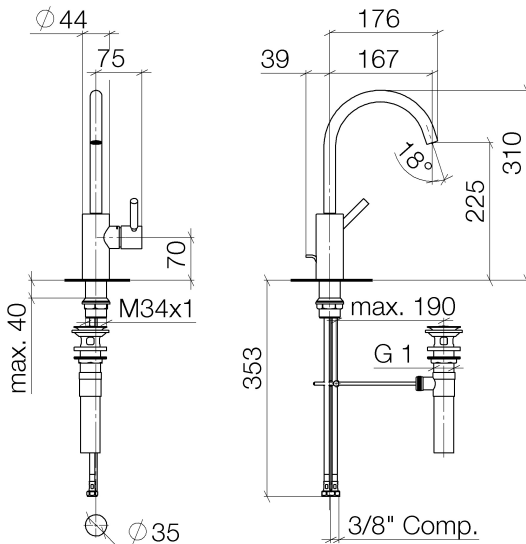

## Sink - Meta

Single-lever lavatory mixer with drain - platinum matte

Article number: 33 500 661-06 0010

- 6-5/8" Projection
- US drain with overflow
- Swiveling spout 360°
- Round aerated stream
- Total height 12-1/4"
- Height to aerator/spout outlet 8-7/8"
- 1-3/8" hole diameter
- 2 x pressure hose with 3/8" compression fitting
- Water flow rate limited to max. 1.2 gpm
- lead-free
- (ADA)
- Suitable only for basins with overflow.

## Dimensional drawing

## Sink - Meta

Single-lever lavatory mixer with drain - platinum matte

Article number: 33 500 661-06 0010

All dimensions in mm / inch = mm x 0,0394

## Sink - Meta

Single-lever lavatory mixer with drain - platinum matte

Article number: 33 500 661-06 0010