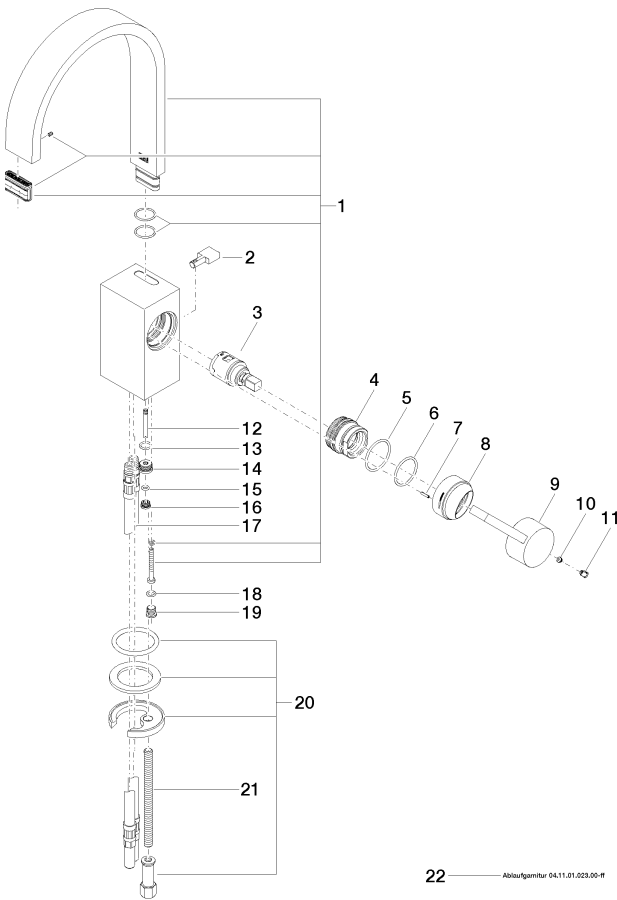

Sink - MEM

Single-lever lavatory mixer with drain - polished chrome

Article number: 33 500 782-00 0010

- 6-1/2" Projection
- US drain with overflow
- Rigid spout
- Rectangular aerated stream
- Total height 12-1/4"
- Height to aerator/spout outlet 8"
- 1-3/8" hole diameter
- 2x 3/8" US flexible supply lines
- Water flow rate limited to max. 1.2 gpm
- lead-free
- (ADA)
- Suitable only for basins with overflow.

polished chrome

Dimensional drawing

Sink - MEM

Single-lever lavatory mixer with drain - polished chrome

Article number: 33 500 782-00 0010

All dimensions in mm / inch = mm x 0,0394

Flow rate chart

Sink - MEM

Single-lever lavatory mixer with drain - polished chrome

Article number: 33 500 782-00 0010

Other surface finishes

platinum matte

33 500 782-06 0010

platinum

33 500 782-08 0010

Dark Brass matte

Sink - MEM

Single-lever lavatory mixer with drain - polished chrome

Article number: 33 500 782-00 0010

Spare parts list

Number	Item Number	Designation	Number of units
1	90 28 22 153 02-00	Outlet - polished chrome	1
2	09 20 78 032-00	Pivot rod/lift knob - polished chrome	1
3	90 15 05 042 00 90	EHM cartridge -	1
4	09 24 04 288 90	Mounting bracket -	1
5	09 14 10 137 90	Washer -	1
6	09 14 10 063 90	Washer -	1
7	09 31 11 152 90	Mounting bracket -	1
8	09 28 30 028-00	Hood / sleeve - polished chrome	1
9	09 20 78 057-00	Lever - polished chrome	1
10	09 31 11 063 90	Mounting bracket -	1
11	09 31 20 017 90	Plug for European drain -	1
12	09 31 09 080-00	Pivot rod/lift knob - polished chrome	1
13	09 14 10 042 90	Washer -	1
14	09 24 04 289-00	Nipple - polished chrome	1
15	09 14 10 166 90	Washer -	1
16	09 24 04 290 90	Nipple -	1
17	04 30 04 045 00 90	Flexible supply line 3/8" -	2
18	09 14 10 132 90	Washer -	1
19	09 31 20 027 10-00	Plug for European drain - polished chrome	1
20	04 30 11 038 75 90	Mounting bracket -	1
21	09 31 11 012 90	Mounting bracket -	1
22	04 11 01 023 00-00	Drain - polished chrome	1