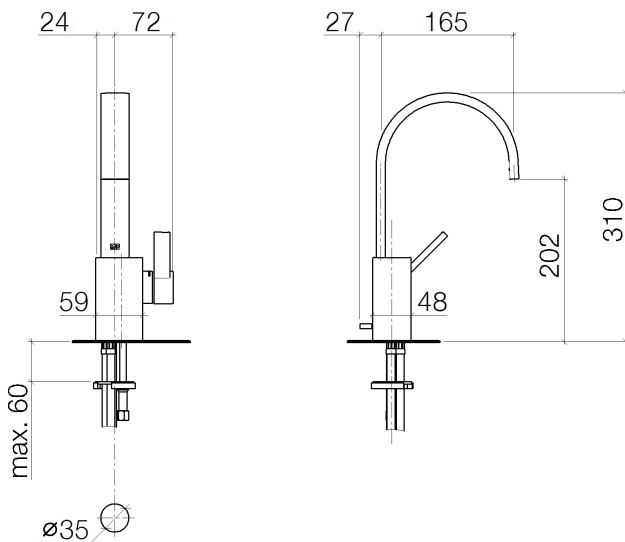

Sink - MEM

Single-lever lavatory mixer with drain - polished chrome

Article number: 33 500 782-00 0010

- 6-1/2" Projection
- US drain with overflow
- Rigid spout
- Rectangular aerated stream
- Total height 12-1/4"
- Height to aerator/spout outlet 8"
- 1-3/8" hole diameter
- 2x 3/8" US flexible supply lines
- Water flow rate limited to max. 1.2 gpm
- lead-free
- (ADA)
- Suitable only for basins with overflow.

polished chrome

Dimensional drawing

Sink - MEM

Single-lever lavatory mixer with drain - polished chrome

Article number: 33 500 782-00 0010

All dimensions in mm / inch = mm x 0,0394

Flow rate chart

Sink - MEM

Single-lever lavatory mixer with drain - polished chrome

Article number: 33 500 782-00 0010

Other surface finishes

platinum matte

33 500 782-06 0010

platinum

33 500 782-08 0010

Dark Brass matte

Sink - MEM

Single-lever lavatory mixer with drain - polished chrome

Article number: 33 500 782-00 0010

Spare parts list

Number	Item Number	Designation	Number of units
1	90 28 22 153 02-00	Outlet - polished chrome	1
2	09 20 78 032-00	Pivot rod/lift knob - polished chrome	1
3	90 15 05 042 00 90	EHM cartridge -	1
4	09 24 04 288 90	Mounting bracket -	1
5	09 14 10 137 90	Washer -	1
6	09 14 10 063 90	Washer -	1
7	09 31 11 152 90	Mounting bracket -	1
8	09 28 30 028-00	Hood / sleeve - polished chrome	1
9	09 20 78 057-00	Lever - polished chrome	1
10	09 31 11 063 90	Mounting bracket -	1
11	09 31 20 017 90	Plug for European drain -	1
12	09 31 09 080-00	Pivot rod/lift knob - polished chrome	1
13	09 14 10 042 90	Washer -	1
14	09 24 04 289-00	Nipple - polished chrome	1
15	09 14 10 166 90	Washer -	1
16	09 24 04 290 90	Nipple -	1
17	04 30 04 045 00 90	Flexible supply line 3/8" -	2
18	09 14 10 132 90	Washer -	1
19	09 31 20 027 10-00	Plug for European drain - polished chrome	1
20	04 30 11 038 75 90	Mounting bracket -	1
21	09 31 11 012 90	Mounting bracket -	1
22	04 11 01 023 00-00	Drain - polished chrome	1