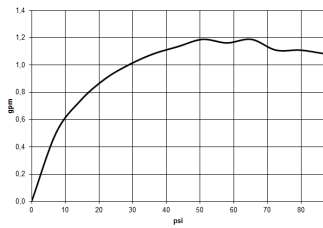

Sink - MEM

Single-lever lavatory mixer with drain - polished chrome

Article number: 33 500 782-00 0010

- 6-1/2" Projection
- US drain with overflow
- Rigid spout
- Rectangular aerated stream
- Total height 12-1/4"
- Height to aerator/spout outlet 8"
- 1-3/8" hole diameter
- 2x 3/8" US flexible supply lines
- Water flow rate limited to max. 1.2 gpm
- lead-free
- (ADA)
- Suitable only for basins with overflow.

polished chrome

Dimensional drawing

Sink - MEM

Single-lever lavatory mixer with drain - polished chrome

Article number: 33 500 782-00 0010

All dimensions in mm / inch = mm x 0,0394

Flow rate chart

Sink - MEM