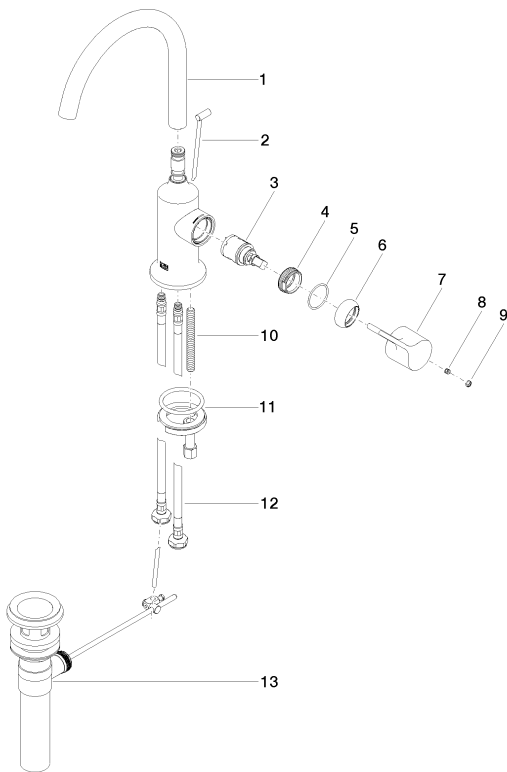

Sink - VAIA

Single-lever lavatory mixer with drain - Dark Platinum matte

Article number: 33 500 809-99 0010

- 6-5/8" Projection
- US drain with overflow
- Swiveling spout 360°
- Round aerated stream
- Total height 12"
- Height to aerator/spout outlet 8-5/8"
- 1-3/8" hole diameter
- 2 x pressure hose with 3/8" compression fitting
- Water flow rate limited to max. 1.2 gpm
- lead-free

Dark Platinum matte

Dimensional drawing

All dimensions in mm / inch = mm x 0,0394

Sink - VAIA
Single-lever lavatory mixer with drain - Dark Platinum matte
Article number: 33 500 809-99 0010

Flow rate chart

Sink - VAIA

Single-lever lavatory mixer with drain - Dark Platinum matte

Article number: 33 500 809-99 0010

Other surface finishes

polished chrome

33 500 809-00 0010

platinum matte

33 500 809-06 0010

Spare parts list

| Number | Item Number | Designation | Number of units |
|--------|--------------------|------------------------------|-----------------|
| 1 | 90 28 22 311 01-99 | Outlet - Dark Platinum matte | 1 |
| 2 | 04 20 89 035 80-99 | pull-rod | 1 |
| 3 | 90 15 05 042 00 90 | EHM cartridge - | 1 |
| 4 | 09 24 04 266 90 | Mounting bracket - | 1 |
| 5 | 09 14 10 091 90 | Washer - | 1 |
| 6 | 09 28 30 021-99 | cover | 1 |
| 7 | 09 20 80 020-99 | handle | 1 |
| 8 | 09 31 11 030 90 | Mounting bracket - | 1 |
| 9 | 90 31 20 087 00-99 | plug | 1 |
| 10 | 09 31 11 011 90 | Mounting bracket - | 1 |
| 11 | 04 30 11 038 00 90 | Mounting bracket - | 1 |
| 12 | 04 30 04 102 00 90 | Flexible supply line 3/8" | 2 |
| 13 | 04 11 01 023 00-99 | pop-up waste | 1 |