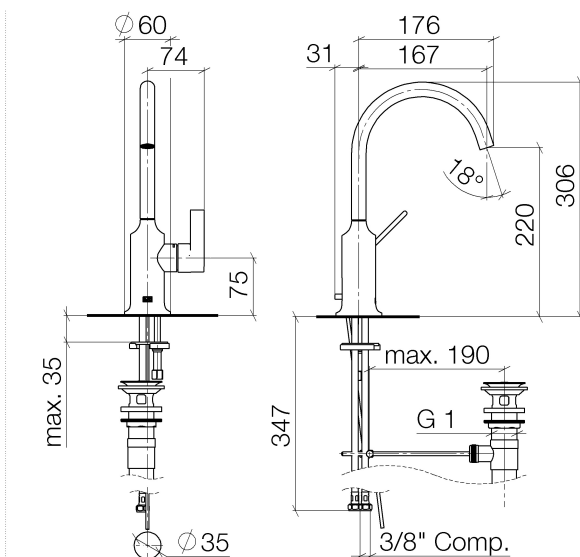

Sink - VAIA

Single-lever lavatory mixer with drain - Dark Platinum matte

Article number: 33 500 809-99 0010

- 6-5/8" Projection
- US drain with overflow
- Swiveling spout 360°
- Round aerated stream
- Total height 12"
- Height to aerator/spout outlet 8-5/8"
- 1-3/8" hole diameter
- 2 x pressure hose with 3/8" compression fitting
- Water flow rate limited to max. 1.2 gpm
- lead-free

Dark Platinum matte

Dimensional drawing

All dimensions in mm / inch = mm x 0,0394

Sink - VAIA
Single-lever lavatory mixer with drain - Dark Platinum matte
Article number: 33 500 809-99 0010

Flow rate chart

Sink - VAIA

Single-lever lavatory mixer with drain - Dark Platinum matte

Article number: 33 500 809-99 0010

Other surface finishes

polished chrome

33 500 809-00 0010

platinum matte

33 500 809-06 0010

Spare parts list

| Number | Item Number | Designation | Number of units |
|--------|--------------------|------------------------------|-----------------|
| 1 | 90 28 22 311 01-99 | Outlet - Dark Platinum matte | 1 |
| 2 | 04 20 89 035 80-99 | pull-rod | 1 |
| 3 | 90 15 05 042 00 90 | EHM cartridge - | 1 |
| 4 | 09 24 04 266 90 | Mounting bracket - | 1 |
| 5 | 09 14 10 091 90 | Washer - | 1 |
| 6 | 09 28 30 021-99 | cover | 1 |
| 7 | 09 20 80 020-99 | handle | 1 |
| 8 | 09 31 11 030 90 | Mounting bracket - | 1 |
| 9 | 90 31 20 087 00-99 | plug | 1 |
| 10 | 09 31 11 011 90 | Mounting bracket - | 1 |
| 11 | 04 30 11 038 00 90 | Mounting bracket - | 1 |
| 12 | 04 30 04 102 00 90 | Flexible supply line 3/8" | 2 |
| 13 | 04 11 01 023 00-99 | pop-up waste | 1 |