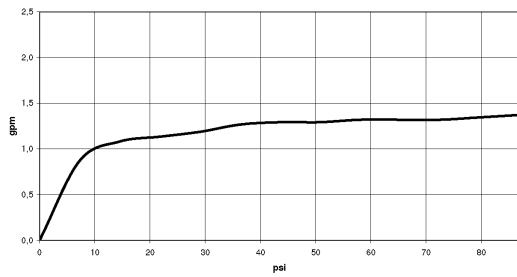

Sink - VAIA

Single-lever lavatory mixer with drain - Dark Platinum matte

Article number: 33 500 809-99 0010

- 6-5/8" Projection
- US drain with overflow
- Swiveling spout 360°
- Round aerated stream
- Total height 12"
- Height to aerator/spout outlet 8-5/8"
- 1-3/8" hole diameter
- 2 x pressure hose with 3/8" compression fitting
- Water flow rate limited to max. 1.2 gpm
- lead-free

Dark Platinum matte

Dimensional drawing

All dimensions in mm / inch = mm x 0,0394

Sink - VAIA
Single-lever lavatory mixer with drain - Dark Platinum matte
Article number: 33 500 809-99 0010

Flow rate chart