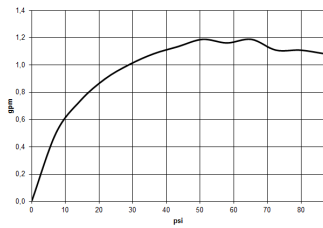

Sink - Lissé

Single-lever lavatory mixer with drain - platinum matte

Article number: 33 500 845-06 0010

- 5-1/8" Projection
- US drain with overflow
- Rigid spout
- Round aerated stream
- Total height 5"
- Height to aerator/spout outlet 3"
- 1-3/8" hole diameter
- 2x 10 mm flexible supply lines including 3/8" US adapters
- Water flow rate limited to max. 1.2 gpm
- lead-free
- (ADA)
- Suitable only for basins with overflow.

platinum matte

Dimensional drawing

Sink - Lissé

Single-lever lavatory mixer with drain - platinum matte

Article number: 33 500 845-06 0010

All dimensions in mm / inch = mm x 0,0394

Flow rate chart

Sink - Lissé