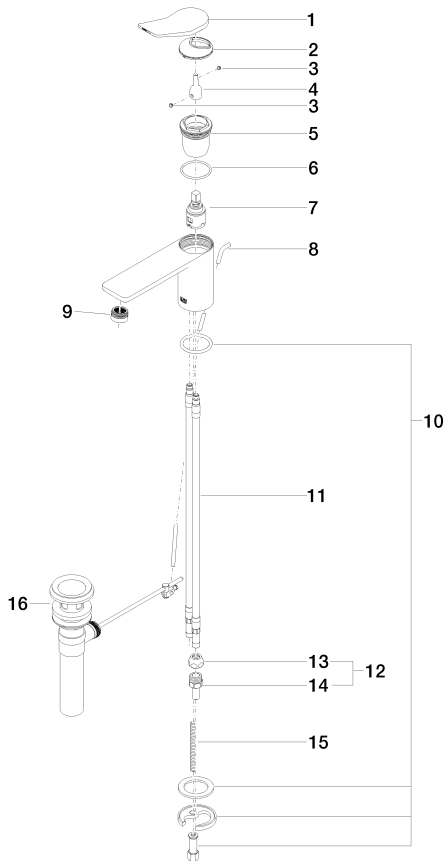

Sink - Lissé

Single-lever lavatory mixer with drain - platinum matte

Article number: 33 500 845-06 0010

- 5-1/8" Projection
- US drain with overflow
- Rigid spout
- Round aerated stream
- Total height 5"
- Height to aerator/spout outlet 3"
- 1-3/8" hole diameter
- 2x 10 mm flexible supply lines including 3/8" US adapters
- Water flow rate limited to max. 1.2 gpm
- lead-free
- (ADA)
- Suitable only for basins with overflow.

platinum matte

Dimensional drawing

Sink - Lissé

Single-lever lavatory mixer with drain - platinum matte

Article number: 33 500 845-06 0010

All dimensions in mm / inch = mm x 0,0394

Flow rate chart

Sink - Lissé

Single-lever lavatory mixer with drain - platinum matte

Article number: 33 500 845-06 0010

Other surface finishes

polished chrome

33 500 845-00 0010

More custom finish options are available via special production (xTra Service). Please see our finish matrix for availability and pricing or contact a Dornbracht representative.

Spare parts list

Number	Item Number	Designation	Number of units
1	09 20 84 020-06	Lever - platinum matte	1
2	09 28 30 034 90	Hood / sleeve -	1
3	09 31 11 063 90	Mounting bracket -	2
4	09 29 06 117 90	Extension -	1
5	09 23 10 123 90	EHM cartridge -	1
6	09 14 10 038 90	Washer -	1
7	90 15 05 042 00 90	EHM cartridge -	1
8	09 31 09 120-06	pull-rod	1
9	90 23 01 161 03-06	Aerator - platinum matte	1
10	04 30 11 038 75 90	Mounting bracket -	1
11	04 30 04 018 00 90	Tube -	2
12	04 24 04 222 00-06	adaptor	1
13	04 23 30 031 01-07	Wall connection - Rough nickel-plated	2
14	09 24 04 222 10-06	adaptor	2
15	09 31 11 011 90	Mounting bracket -	1
16	04 11 01 023 00-06	Drain - platinum matte	1