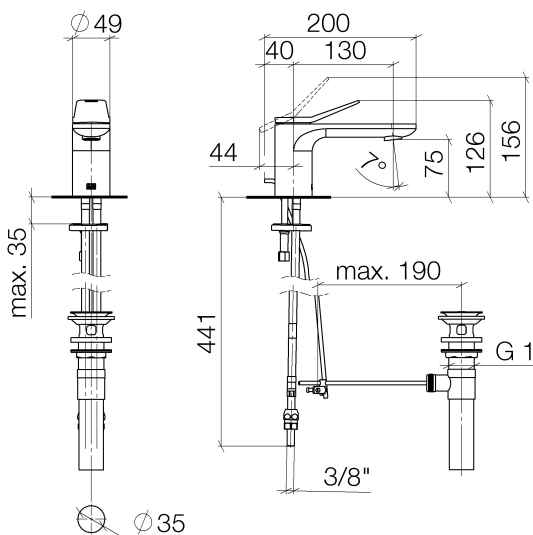

Sink - Lissé

Single-lever lavatory mixer with drain - platinum matte

Article number: 33 500 845-06 0010

- 5-1/8" Projection
- US drain with overflow
- Rigid spout
- Round aerated stream
- Total height 5"
- Height to aerator/spout outlet 3"
- 1-3/8" hole diameter
- 2x 10 mm flexible supply lines including 3/8" US adapters
- Water flow rate limited to max. 1.2 gpm
- lead-free
- (ADA)
- Suitable only for basins with overflow.

platinum matte

Dimensional drawing

Sink - Lissé

Single-lever lavatory mixer with drain - platinum matte

Article number: 33 500 845-06 0010

All dimensions in mm / inch = mm x 0,0394

Flow rate chart

Sink - Lissé

Single-lever lavatory mixer with drain - platinum matte

Article number: 33 500 845-06 0010

Other surface finishes

polished chrome

33 500 845-00 0010

More custom finish options are available via special production (xTra Service). Please see our finish matrix for availability and pricing or contact a Dornbracht representative.

Spare parts list

Number	Item Number	Designation	Number of units
1	09 20 84 020-06	Lever - platinum matte	1
2	09 28 30 034 90	Hood / sleeve -	1
3	09 31 11 063 90	Mounting bracket -	2
4	09 29 06 117 90	Extension -	1
5	09 23 10 123 90	EHM cartridge -	1
6	09 14 10 038 90	Washer -	1
7	90 15 05 042 00 90	EHM cartridge -	1
8	09 31 09 120-06	pull-rod	1
9	90 23 01 161 03-06	Aerator - platinum matte	1
10	04 30 11 038 75 90	Mounting bracket -	1
11	04 30 04 018 00 90	Tube -	2
12	04 24 04 222 00-06	adaptor	1
13	04 23 30 031 01-07	Wall connection - Rough nickel-plated	2
14	09 24 04 222 10-06	adaptor	2
15	09 31 11 011 90	Mounting bracket -	1
16	04 11 01 023 00-06	Drain - platinum matte	1