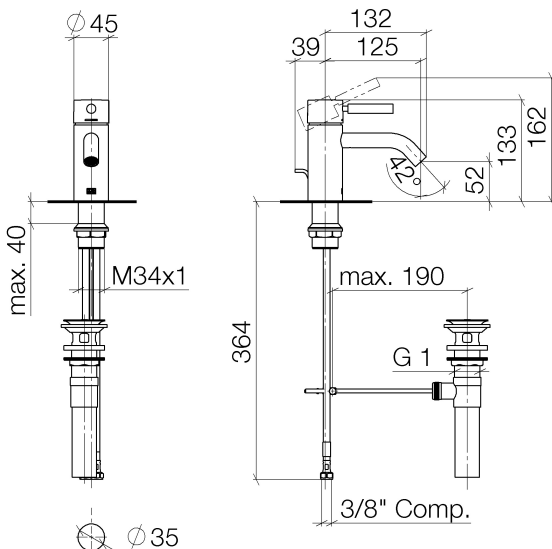

Sink - Meta

Single-lever lavatory mixer with drain - platinum matte

Article number: 33 501 660-06 0010

- 4-7/8" Projection
- US drain with overflow
- Rigid spout
- Round aerated stream
- Total height 5-1/4"
- Height to aerator/spout outlet 2"
- 1-3/8" hole diameter
- 2 x pressure hose with 3/8" compression fitting
- Water flow rate limited to max. 1.2 gpm
- lead-free
- (ADA)
- Suitable only for basins with overflow.

platinum matte

Dimensional drawing

Sink - Meta

Single-lever lavatory mixer with drain - platinum matte

Article number: 33 501 660-06 0010

All dimensions in mm / inch = mm x 0,0394

Flow rate chart

Sink - Meta

Single-lever lavatory mixer with drain - platinum matte

Article number: 33 501 660-06 0010

Other surface finishes

polished chrome

33 501 660-00 0010

black matte

33 501 660-33 0010

More custom finish options are available via special production (xTra Service). Please see our finish matrix for availability and pricing or contact a Dornbracht representative.