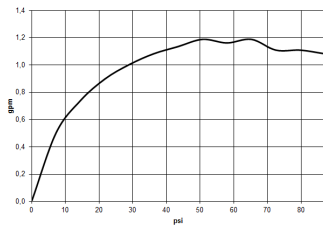

Sink - Meta

Single-lever lavatory mixer with drain - platinum matte

Article number: 33 501 660-06 0010

- 4-7/8" Projection
- US drain with overflow
- Rigid spout
- Round aerated stream
- Total height 5-1/4"
- Height to aerator/spout outlet 2"
- 1-3/8" hole diameter
- 2 x pressure hose with 3/8" compression fitting
- Water flow rate limited to max. 1.2 gpm
- lead-free
- (ADA)
- Suitable only for basins with overflow.

platinum matte

Dimensional drawing

Sink - Meta

Single-lever lavatory mixer with drain - platinum matte

Article number: 33 501 660-06 0010

All dimensions in mm / inch = mm x 0,0394

Flow rate chart

Sink - Meta