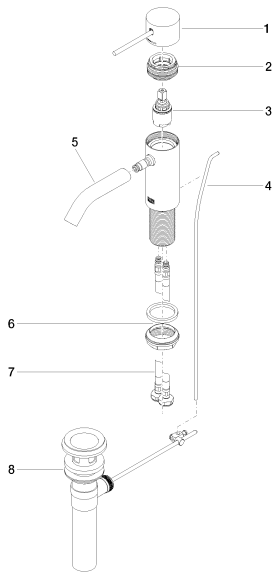

Sink - Meta

META SLIM Single-lever lavatory mixer with drain - polished chrome

Article number: 33 501 662-00 0010

- 4-7/8" Projection
- US drain with overflow
- Rigid spout
- Round aerated stream
- Total height 5-1/4"
- Height to aerator/spout outlet 2"
- 1-3/8" hole diameter
- 2 x pressure hose with 3/8" compression fitting
- Water flow rate limited to max. 1.2 gpm
- lead-free
- (ADA)
- Suitable only for basins with overflow.

polished chrome

Dimensional drawing

Sink - Meta

META SLIM Single-lever lavatory mixer with drain - polished chrome

Article number: 33 501 662-00 0010

All dimensions in mm / inch = mm x 0,0394

Flow rate chart

Sink - Meta

META SLIM Single-lever lavatory mixer with drain - polished chrome

Article number: 33 501 662-00 0010

Other surface finishes

platinum matte
33 501 662-06 0010

platinum
33 501 662-08 0010

Dark Brass matte
33 501 662-16 0010

Sink - Meta

META SLIM Single-lever lavatory mixer with drain - polished chrome

Article number: 33 501 662-00 0010

Spare parts list

Number	Item Number	Designation	Number of units
1	90 20 66 020 00-00	handle	1
2	90 24 04 536 00 90	threaded connector	1
3	90 15 05 042 00 90	EHM cartridge -	1
4	09 31 09 110-00	Pivot rod/lift knob - polished chrome	1
5	90 11 06 206 01-00	spout	1
6	04 23 10 044 07 90	fixing set	1
7	04 30 04 102 00 90	Flexible supply line 3/8" -	2
8	04 11 01 023 00-00	Drain - polished chrome	1