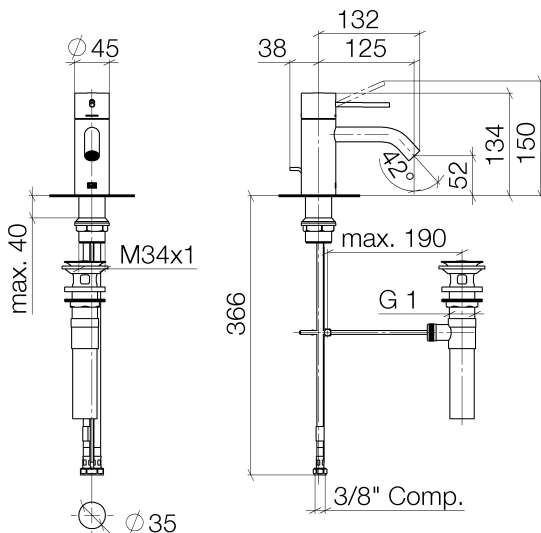

Sink - Meta

META SLIM Single-lever lavatory mixer with drain - polished chrome

Article number: 33 501 662-00 0010

- 4-7/8" Projection
- US drain with overflow
- Rigid spout
- Round aerated stream
- Total height 5-1/4"
- Height to aerator/spout outlet 2"
- 1-3/8" hole diameter
- 2 x pressure hose with 3/8" compression fitting
- Water flow rate limited to max. 1.2 gpm
- lead-free
- (ADA)
- Suitable only for basins with overflow.

polished chrome

Dimensional drawing

Sink - Meta

META SLIM Single-lever lavatory mixer with drain - polished chrome

Article number: 33 501 662-00 0010

All dimensions in mm / inch = mm x 0,0394

Flow rate chart

Sink - Meta

META SLIM Single-lever lavatory mixer with drain - polished chrome

Article number: 33 501 662-00 0010

Other surface finishes

platinum matte
33 501 662-06 0010

platinum
33 501 662-08 0010

Dark Brass matte
33 501 662-16 0010

Sink - Meta

META SLIM Single-lever lavatory mixer with drain - polished chrome

Article number: 33 501 662-00 0010

Spare parts list

Number	Item Number	Designation	Number of units
1	90 20 66 020 00-00	handle	1
2	90 24 04 536 00 90	threaded connector	1
3	90 15 05 042 00 90	EHM cartridge -	1
4	09 31 09 110-00	Pivot rod/lift knob - polished chrome	1
5	90 11 06 206 01-00	spout	1
6	04 23 10 044 07 90	fixing set	1
7	04 30 04 102 00 90	Flexible supply line 3/8" -	2
8	04 11 01 023 00-00	Drain - polished chrome	1