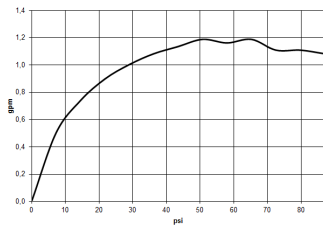

Sink - Meta

META SLIM Single-lever lavatory mixer with drain - polished chrome

Article number: 33 501 662-00 0010

- 4-7/8" Projection
- US drain with overflow
- Rigid spout
- Round aerated stream
- Total height 5-1/4"
- Height to aerator/spout outlet 2"
- 1-3/8" hole diameter
- 2 x pressure hose with 3/8" compression fitting
- Water flow rate limited to max. 1.2 gpm
- lead-free
- (ADA)
- Suitable only for basins with overflow.

polished chrome

Dimensional drawing

Sink - Meta

META SLIM Single-lever lavatory mixer with drain - polished chrome

Article number: 33 501 662-00 0010

All dimensions in mm / inch = mm x 0,0394

Flow rate chart