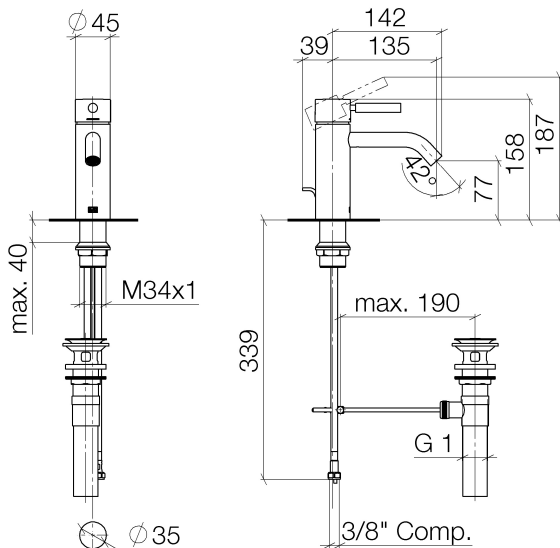

Sink - Meta

Single-lever lavatory mixer with drain - polished chrome

Article number: 33 502 660-00 0010

- 5-3/8" Projection
- US drain with overflow
- Rigid spout
- Round aerated stream
- Total height 6-1/4"
- Height to aerator/spout outlet 3"
- 1-3/8" hole diameter
- 2 x pressure hose with 3/8" compression fitting
- Water flow rate limited to max. 1.2 gpm
- lead-free
- (ADA)
- Suitable only for basins with overflow.

polished chrome

Dimensional drawing

Sink - Meta
Single-lever lavatory mixer with drain - polished chrome
Article number: 33 502 660-00 0010

All dimensions in mm / inch = mm x 0,0394

Flow rate chart

Sink - Meta

Single-lever lavatory mixer with drain - polished chrome

Article number: 33 502 660-00 0010

Other surface finishes

polished chrome
33 502 660-00

platinum matte
33 502 660-06

platinum matte
33 502 660-06 0010