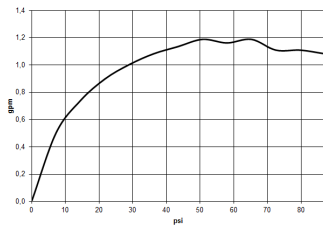

Sink - Meta

Single-lever lavatory mixer with drain - polished chrome

Article number: 33 502 660-00 0010

- 5-3/8" Projection
- US drain with overflow
- Rigid spout
- Round aerated stream
- Total height 6-1/4"
- Height to aerator/spout outlet 3"
- 1-3/8" hole diameter
- 2 x pressure hose with 3/8" compression fitting
- Water flow rate limited to max. 1.2 gpm
- lead-free
- (ADA)
- Suitable only for basins with overflow.

polished chrome

Dimensional drawing

Sink - Meta
Single-lever lavatory mixer with drain - polished chrome
Article number: 33 502 660-00 0010

All dimensions in mm / inch = mm x 0,0394

Flow rate chart

Sink - Meta