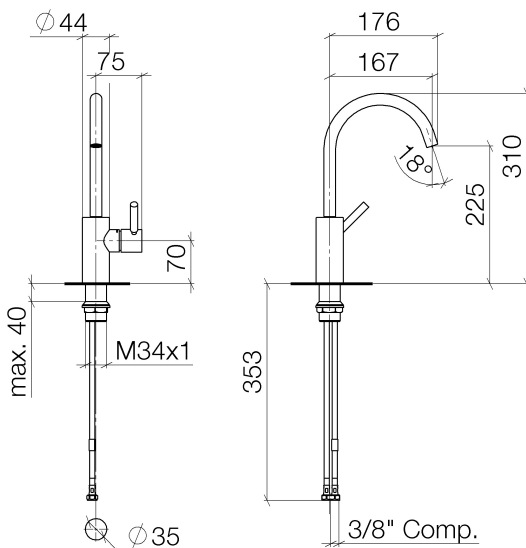

Sink - Meta

Single-lever lavatory mixer without drain - platinum matte

Article number: 33 505 661-06 0010

- 6-5/8" Projection
- Swiveling spout 360°
- Round aerated stream
- Total height 12-1/4"
- Height to aerator/spout outlet 8-7/8"
- 1-3/8" hole diameter
- 2 x pressure hose with 3/8" compression fitting
- Water flow rate limited to max. 1.2 gpm
- lead-free
- (ADA)

platinum matte

Dimensional drawing

All dimensions in mm / inch = mm x 0,0394

Sink - Meta
Single-lever lavatory mixer without drain - platinum matte
Article number: 33 505 661-06 0010

Flow rate chart

Sink - Meta

Single-lever lavatory mixer without drain - platinum matte

Article number: 33 505 661-06 0010

Other surface finishes

polished chrome

33 505 661-00 0010

black matte

33 505 661-33 0010

More custom finish options are available via special production (xTra Service). Please see our finish matrix for availability and pricing or contact a Dornbracht representative.