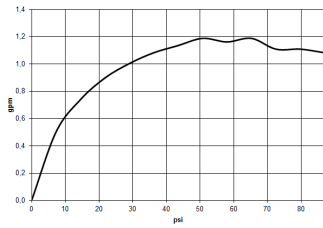

Sink - Meta

Single-lever lavatory mixer without drain - platinum matte

Article number: 33 505 661-06 0010

- 6-5/8" Projection
- Swiveling spout 360°
- Round aerated stream
- Total height 12-1/4"
- Height to aerator/spout outlet 8-7/8"
- 1-3/8" hole diameter
- 2 x pressure hose with 3/8" compression fitting
- Water flow rate limited to max. 1.2 gpm
- lead-free
- (ADA)

platinum matte

Dimensional drawing

All dimensions in mm / inch = mm x 0,0394

Sink - Meta
Single-lever lavatory mixer without drain - platinum matte
Article number: 33 505 661-06 0010

Flow rate chart

Sink - Meta