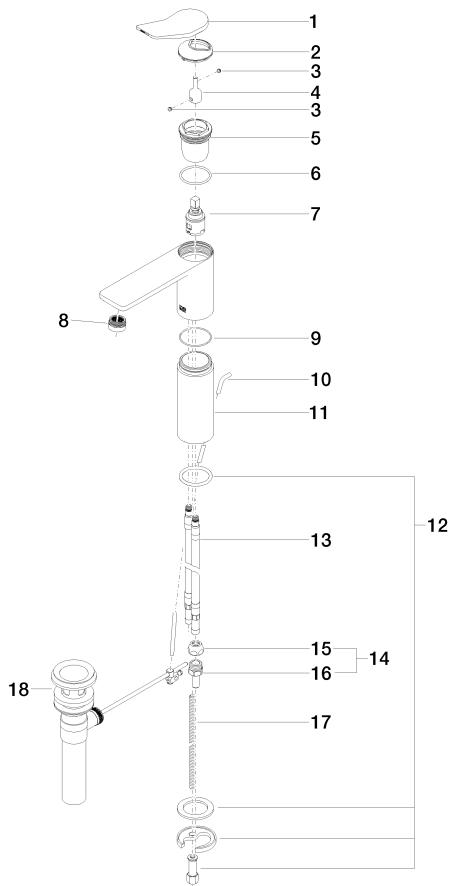

## Dimensional drawing

## Sink - Lissé

Single-lever lavatory mixer with raised spout with drain - platinum matte

Article number: 33 506 845-06 0010

All dimensions in mm / inch = mm x 0,0394

## Sink - Lissé

Single-lever lavatory mixer with raised spout with drain - platinum matte

Article number: 33 506 845-06 0010

**Sink - Lissé**

Single-lever lavatory mixer with raised spout with drain - platinum matte

Article number: 33 506 845-06 0010

**Spare parts list**

Number	Item Number	Designation	Number of units
1	09 20 84 020-06	Lever - platinum matte	1
2	09 28 30 034 90	Hood / sleeve -	1
3	09 31 11 063 90	Mounting bracket -	2
4	09 29 06 117 90	Extension -	1
5	09 23 10 123 90	EHM cartridge -	1
6	09 14 10 038 90	Washer -	1
7	90 15 05 042 00 90	EHM cartridge -	1
8	90 23 01 161 03-06	Aerator - platinum matte	1
9	09 14 10 108 90	Washer -	1
10	09 31 09 120-06	pull-rod	1
11	09 28 22 305-06	Body - platinum matte	1
12	04 30 11 038 75 90	Mounting bracket -	1
13	04 30 04 098 00 90	Tube -	2
14	04 24 04 222 00-06	adaptor	1
15	04 23 30 031 01-07	Wall connection - Rough nickel-plated	2
16	09 24 04 222 10-06	adaptor	2
17	09 31 11 000 90	Mounting bracket -	1
18	04 11 01 023 00-06	Drain - platinum matte	1