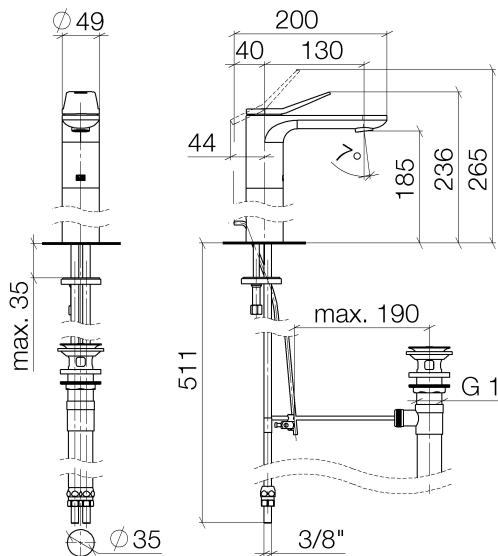

## Sink - Lissé

Single-lever lavatory mixer with raised spout with drain - platinum matte

Article number: 33 506 845-06 0010

- 5-1/8" Projection
- US drain with overflow
- Rigid spout
- Round aerated stream
- Total height 9-1/4"
- Height to aerator/spout outlet 7-1/4"
- 1-3/8" hole diameter
- 2x 10 mm flexible supply lines including 3/8" US adapters
- Water flow rate limited to max. 1.2 gpm
- lead-free
- (ADA)
- Suitable only for basins with overflow.

## Dimensional drawing

## Sink - Lissé

Single-lever lavatory mixer with raised spout with drain - platinum matte

Article number: 33 506 845-06 0010

All dimensions in mm / inch = mm x 0,0394

**Sink - Lissé**

Single-lever lavatory mixer with raised spout with drain - platinum matte

Article number: 33 506 845-06 0010

**Spare parts list**

Number	Item Number	Designation	Number of units
1	09 20 84 020-06	Lever - platinum matte	1
2	09 28 30 034 90	Hood / sleeve -	1
3	09 31 11 063 90	Mounting bracket -	2
4	09 29 06 117 90	Extension -	1
5	09 23 10 123 90	EHM cartridge -	1
6	09 14 10 038 90	Washer -	1
7	90 15 05 042 00 90	EHM cartridge -	1
8	90 23 01 161 03-06	Aerator - platinum matte	1
9	09 14 10 108 90	Washer -	1
10	09 31 09 120-06	pull-rod	1
11	09 28 22 305-06	Body - platinum matte	1
12	04 30 11 038 75 90	Mounting bracket -	1
13	04 30 04 098 00 90	Tube -	2
14	04 24 04 222 00-06	adaptor	1
15	04 23 30 031 01-07	Wall connection - Rough nickel-plated	2
16	09 24 04 222 10-06	adaptor	2
17	09 31 11 000 90	Mounting bracket -	1
18	04 11 01 023 00-06	Drain - platinum matte	1