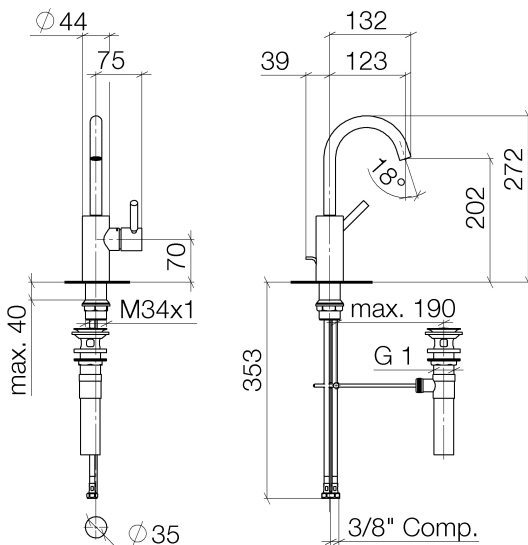

## Sink - Meta

Single-lever lavatory mixer with drain - platinum matte

Article number: 33 510 661-06 0010

- 4-7/8" Projection
- US drain with overflow
- Swiveling spout 360°
- Round aerated stream
- Total height 10-3/4"
- Height to aerator/spout outlet 8"
- 1-3/8" hole diameter
- 2 x pressure hose with 3/8" compression fitting
- Water flow rate limited to max. 1.2 gpm
- lead-free
- (ADA)
- Suitable only for basins with overflow.

## Dimensional drawing

## Sink - Meta

Single-lever lavatory mixer with drain - platinum matte

Article number: 33 510 661-06 0010

All dimensions in mm / inch = mm x 0,0394

## Sink - Meta

Single-lever lavatory mixer with drain - platinum matte

Article number: 33 510 661-06 0010