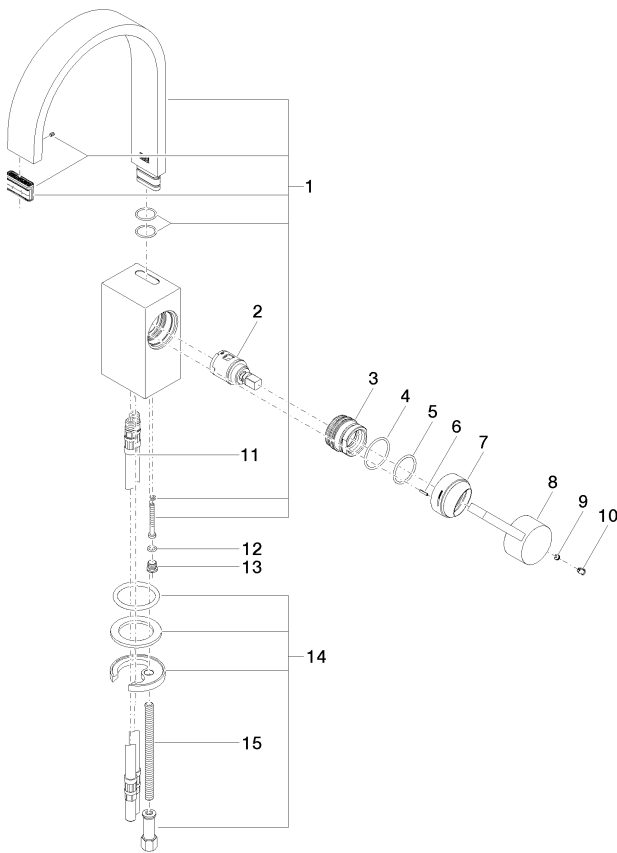

Sink - MEM

Single-lever lavatory mixer without drain - polished chrome

Article number: 33 521 782-00 0010

- 6-1/2" Projection
- Rigid spout
- Rectangular aerated stream
- Total height 12-1/4"
- Height to aerator/spout outlet 8"
- 1-3/8" hole diameter
- 2x 3/8" US flexible supply lines
- Water flow rate limited to max. 1.2 gpm
- lead-free
- (ADA)

polished chrome

Dimensional drawing

All dimensions in mm / inch = mm x 0,0394

Sink - MEM

Single-lever lavatory mixer without drain - polished chrome

Article number: 33 521 782-00 0010

Flow rate chart

Sink - MEM

Single-lever lavatory mixer without drain - polished chrome

Article number: 33 521 782-00 0010

Other surface finishes

platinum matte

33 521 782-06 0010

platinum

33 521 782-08 0010

Dark Brass matte

Sink - MEM

Single-lever lavatory mixer without drain - polished chrome

Article number: 33 521 782-00 0010

Spare parts list

Number	Item Number	Designation	Number of units
1	90 28 22 153 02-00	Outlet - polished chrome	1
2	90 15 05 042 00 90	EHM cartridge -	1
3	09 24 04 288 90	Mounting bracket -	1
4	09 14 10 137 90	Washer -	1
5	09 14 10 063 90	Washer -	1
6	09 31 11 152 90	Mounting bracket -	1
7	09 28 30 028-00	Hood / sleeve - polished chrome	1
8	09 20 78 057-00	Lever - polished chrome	1
9	09 31 11 063 90	Mounting bracket -	1
10	09 31 20 017 90	Plug for European drain -	1
11	04 30 04 045 00 90	Flexible supply line 3/8" -	2
12	09 14 10 132 90	Washer -	1
13	09 31 20 027 10-00	Plug for European drain - polished chrome	1
14	04 30 11 038 75 90	Mounting bracket -	1
15	09 31 11 012 90	Mounting bracket -	1