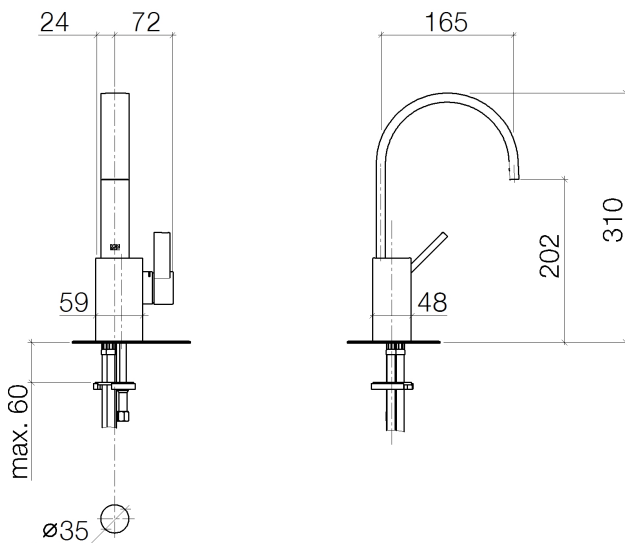

Sink - MEM

Single-lever lavatory mixer without drain - polished chrome

Article number: 33 521 782-00 0010

- 6-1/2" Projection
- Rigid spout
- Rectangular aerated stream
- Total height 12-1/4"
- Height to aerator/spout outlet 8"
- 1-3/8" hole diameter
- 2x 3/8" US flexible supply lines
- Water flow rate limited to max. 1.2 gpm
- lead-free
- (ADA)

polished chrome

Dimensional drawing

All dimensions in mm / inch = mm x 0,0394

Sink - MEM

Single-lever lavatory mixer without drain - polished chrome

Article number: 33 521 782-00 0010

Flow rate chart

Sink - MEM

Single-lever lavatory mixer without drain - polished chrome

Article number: 33 521 782-00 0010

Other surface finishes

platinum matte

33 521 782-06 0010

platinum

33 521 782-08 0010

Dark Brass matte

Sink - MEM

Single-lever lavatory mixer without drain - polished chrome

Article number: 33 521 782-00 0010

Spare parts list

Number	Item Number	Designation	Number of units
1	90 28 22 153 02-00	Outlet - polished chrome	1
2	90 15 05 042 00 90	EHM cartridge -	1
3	09 24 04 288 90	Mounting bracket -	1
4	09 14 10 137 90	Washer -	1
5	09 14 10 063 90	Washer -	1
6	09 31 11 152 90	Mounting bracket -	1
7	09 28 30 028-00	Hood / sleeve - polished chrome	1
8	09 20 78 057-00	Lever - polished chrome	1
9	09 31 11 063 90	Mounting bracket -	1
10	09 31 20 017 90	Plug for European drain -	1
11	04 30 04 045 00 90	Flexible supply line 3/8" -	2
12	09 14 10 132 90	Washer -	1
13	09 31 20 027 10-00	Plug for European drain - polished chrome	1
14	04 30 11 038 75 90	Mounting bracket -	1
15	09 31 11 012 90	Mounting bracket -	1