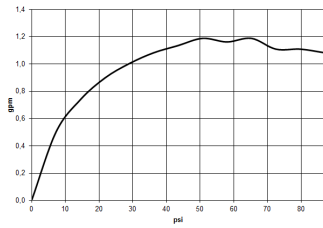

Sink - MEM

Single-lever lavatory mixer without drain - polished chrome

Article number: 33 521 782-00 0010

- 6-1/2" Projection
- Rigid spout
- Rectangular aerated stream
- Total height 12-1/4"
- Height to aerator/spout outlet 8"
- 1-3/8" hole diameter
- 2x 3/8" US flexible supply lines
- Water flow rate limited to max. 1.2 gpm
- lead-free
- (ADA)

polished chrome

Dimensional drawing

All dimensions in mm / inch = mm x 0,0394

Sink - MEM

Single-lever lavatory mixer without drain - polished chrome

Article number: 33 521 782-00 0010

Flow rate chart

Sink - MEM