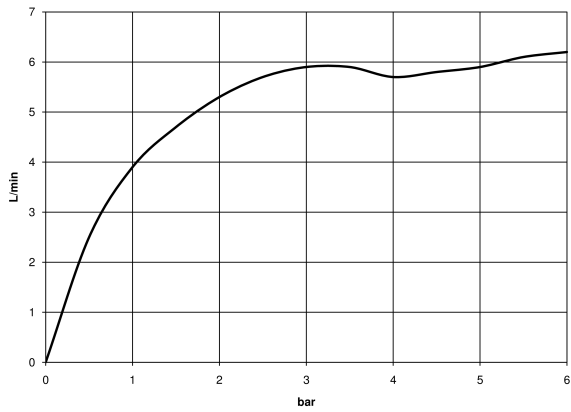

Sink - Meta

Single-lever lavatory mixer without drain - platinum matte

Article number: 33 522 660-06

- 5-3/8" Projection
- Rigid spout
- Round aerated stream
- Total height 6-1/4"
- Height to aerator/spout outlet 3"
- 1-3/8" hole diameter
- 2 x pressure hose with 3/8" compression fitting
- Water flow rate limited to max. 1.5 gpm
- lead-free
- (ADA)

platinum matte

Dimensional drawing

All dimensions in mm / inch = mm x 0,0394

Sink - Meta
Single-lever lavatory mixer without drain - platinum matte
Article number: 33 522 660-06

Flow rate chart

Sink - Meta