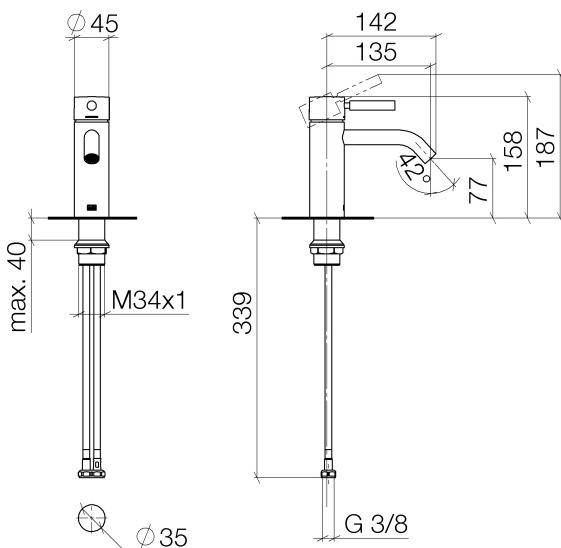

Sink - Meta

Single-lever lavatory mixer without drain - platinum matte

Article number: 33 522 660-06

- 5-3/8" Projection
- Rigid spout
- Round aerated stream
- Total height 6-1/4"
- Height to aerator/spout outlet 3"
- 1-3/8" hole diameter
- 2 x pressure hose with 3/8" compression fitting
- Water flow rate limited to max. 1.5 gpm
- lead-free
- (ADA)

platinum matte

Dimensional drawing

All dimensions in mm / inch = mm x 0,0394

Sink - Meta
Single-lever lavatory mixer without drain - platinum matte
Article number: 33 522 660-06

Flow rate chart

Sink - Meta

Single-lever lavatory mixer without drain - platinum matte

Article number: 33 522 660-06

Other surface finishes

polished chrome

33 522 660-00

polished chrome

33 522 660-00 0010

platinum matte