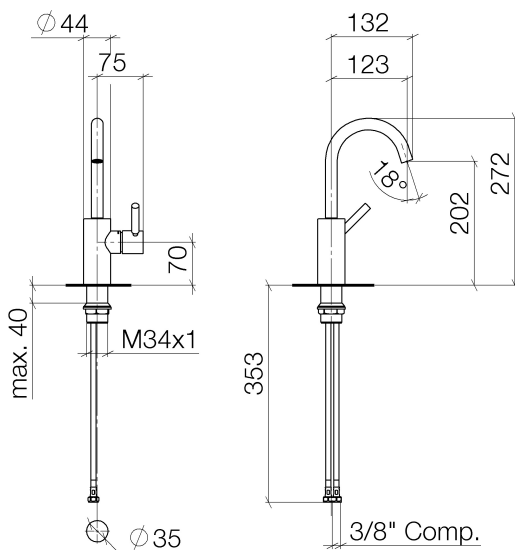

## Sink - Meta

Single-lever lavatory mixer without drain - platinum matte

Article number: 33 525 661-06 0010

- 4-7/8" Projection
- Swiveling spout 360°
- Round aerated stream
- Total height 10-3/4"
- Height to aerator/spout outlet 8"
- 1-3/8" hole diameter
- 2 x pressure hose with 3/8" compression fitting
- Water flow rate limited to max. 1.2 gpm
- lead-free
- (ADA)

## Dimensional drawing

All dimensions in mm / inch = mm x 0,0394

Sink - Meta  
Single-lever lavatory mixer without drain - platinum matte  
Article number: 33 525 661-06 0010

## Sink - Meta

Single-lever lavatory mixer without drain - platinum matte

Article number: 33 525 661-06 0010