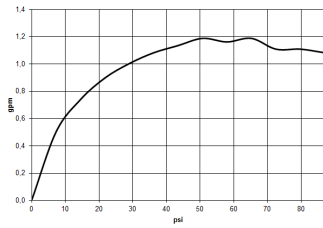

## Dimensional drawing

All dimensions in mm / inch = mm x 0,0394

Sink - Meta  
Single-lever lavatory mixer without drain - platinum matte  
Article number: 33 525 661-06 0010

### Flow rate chart