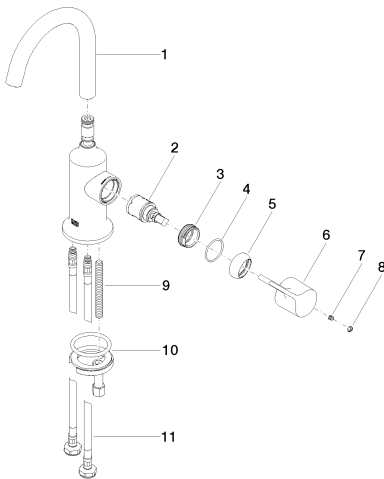

Sink - VAIA

Single-lever lavatory mixer without drain - platinum matte

Article number: 33 525 809-06 0010

- 4-7/8" Projection
- Swiveling spout 360°
- Round aerated stream
- Total height 10-3/4"
- Height to aerator/spout outlet 8-5/8"
- 1-3/8" hole diameter
- 2 x pressure hose with 3/8" compression fitting
- Water flow rate limited to max. 1.2 gpm
- lead-free
- (ADA)

platinum matte

Dimensional drawing

All dimensions in mm / inch = mm x 0,0394

Sink - VAIA
Single-lever lavatory mixer without drain - platinum matte
Article number: 33 525 809-06 0010

Flow rate chart

Sink - VAIA

Single-lever lavatory mixer without drain - platinum matte

Article number: 33 525 809-06 0010

Other surface finishes

polished chrome

33 525 809-00 0010

Dark Brass matte

33 525 809-16 0010

Dark Bronze matte

Spare parts list

| Number | Item Number | Designation | Number of units |
|--------|--------------------|---------------------------|-----------------|
| 1 | 90 28 22 312 01-06 | Outlet - platinum matte | 1 |
| 2 | 90 15 05 042 00 90 | EHM cartridge - | 1 |
| 3 | 09 24 04 266 90 | Mounting bracket - | 1 |
| 4 | 09 14 10 091 90 | Washer - | 1 |
| 5 | 09 28 30 021-06 | cover | 1 |
| 6 | 09 20 80 020-06 | Lever - platinum matte | 1 |
| 7 | 09 31 11 030 90 | Mounting bracket - | 1 |
| 8 | 90 31 20 087 00-06 | Cover - platinum matte | 1 |
| 9 | 09 31 11 011 90 | Mounting bracket - | 1 |
| 10 | 04 30 11 038 00 90 | Mounting bracket - | 1 |
| 11 | 04 30 04 102 00 90 | Flexible supply line 3/8" | 2 |