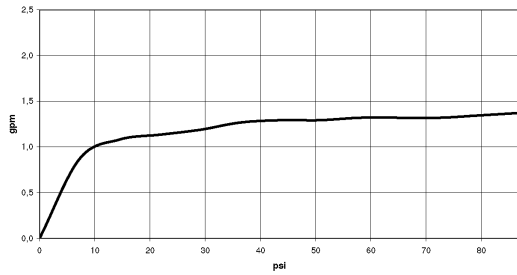

Sink - VAIA

Single-lever lavatory mixer without drain - platinum matte

Article number: 33 525 809-06 0010

- 4-7/8" Projection
- Swiveling spout 360°
- Round aerated stream
- Total height 10-3/4"
- Height to aerator/spout outlet 8-5/8"
- 1-3/8" hole diameter
- 2 x pressure hose with 3/8" compression fitting
- Water flow rate limited to max. 1.2 gpm
- lead-free
- (ADA)

platinum matte

Dimensional drawing

All dimensions in mm / inch = mm x 0,0394

Sink - VAIA
Single-lever lavatory mixer without drain - platinum matte
Article number: 33 525 809-06 0010

Flow rate chart

Sink - VAIA