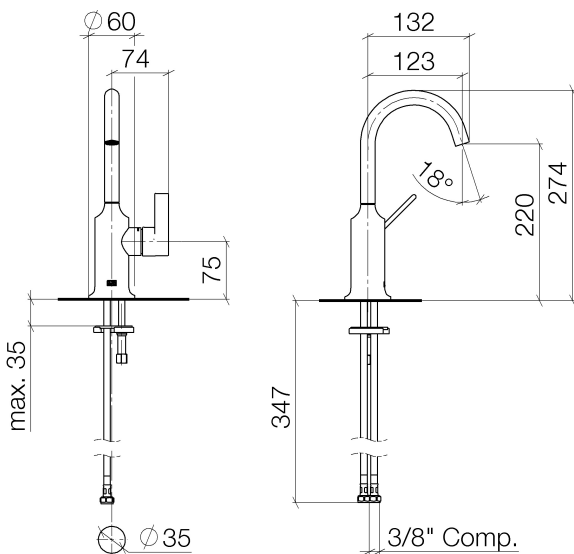

Sink - VAIA

Single-lever lavatory mixer without drain - platinum matte

Article number: 33 525 809-06 0010

- 4-7/8" Projection
- Swiveling spout 360°
- Round aerated stream
- Total height 10-3/4"
- Height to aerator/spout outlet 8-5/8"
- 1-3/8" hole diameter
- 2 x pressure hose with 3/8" compression fitting
- Water flow rate limited to max. 1.2 gpm
- lead-free
- (ADA)

platinum matte

Dimensional drawing

All dimensions in mm / inch = mm x 0,0394

Sink - VAIA
Single-lever lavatory mixer without drain - platinum matte
Article number: 33 525 809-06 0010

Flow rate chart

Sink - VAIA

Single-lever lavatory mixer without drain - platinum matte

Article number: 33 525 809-06 0010

Other surface finishes

polished chrome

33 525 809-00 0010

Dark Brass matte

33 525 809-16 0010

Dark Bronze matte

Spare parts list

| Number | Item Number | Designation | Number of units |
|--------|--------------------|---------------------------|-----------------|
| 1 | 90 28 22 312 01-06 | Outlet - platinum matte | 1 |
| 2 | 90 15 05 042 00 90 | EHM cartridge - | 1 |
| 3 | 09 24 04 266 90 | Mounting bracket - | 1 |
| 4 | 09 14 10 091 90 | Washer - | 1 |
| 5 | 09 28 30 021-06 | cover | 1 |
| 6 | 09 20 80 020-06 | Lever - platinum matte | 1 |
| 7 | 09 31 11 030 90 | Mounting bracket - | 1 |
| 8 | 90 31 20 087 00-06 | Cover - platinum matte | 1 |
| 9 | 09 31 11 011 90 | Mounting bracket - | 1 |
| 10 | 04 30 11 038 00 90 | Mounting bracket - | 1 |
| 11 | 04 30 04 102 00 90 | Flexible supply line 3/8" | 2 |