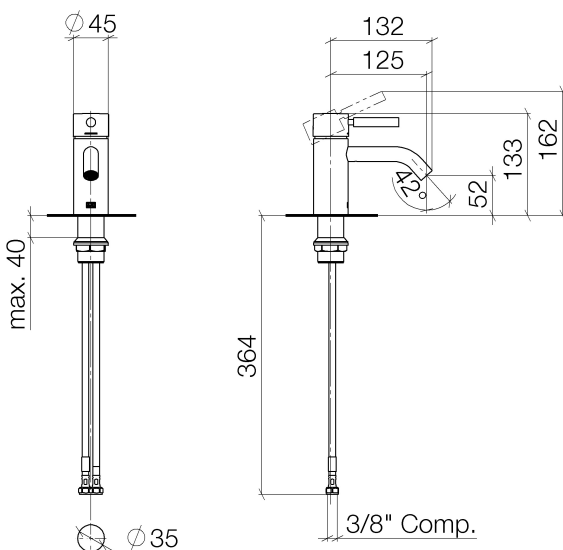

## Sink - Meta

Single-lever lavatory mixer without drain - platinum matte

Article number: 33 526 660-06 0010

- 4-7/8" Projection
- Rigid spout
- Round aerated stream
- Total height 5-1/4"
- Height to aerator/spout outlet 2"
- 1-3/8" hole diameter
- 2 x pressure hose with 3/8" compression fitting
- Water flow rate limited to max. 1.2 gpm
- lead-free
- (ADA)

## Dimensional drawing

All dimensions in mm / inch = mm x 0,0394

Sink - Meta  
Single-lever lavatory mixer without drain - platinum matte  
Article number: 33 526 660-06 0010

## Sink - Meta

Single-lever lavatory mixer without drain - platinum matte

Article number: 33 526 660-06 0010