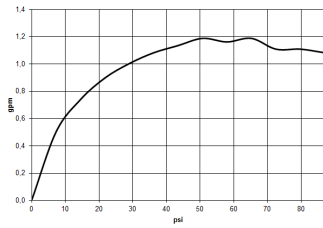

## Dimensional drawing

All dimensions in mm / inch = mm x 0,0394

Sink - Meta  
Single-lever lavatory mixer without drain - platinum matte  
Article number: 33 526 660-06 0010

### Flow rate chart