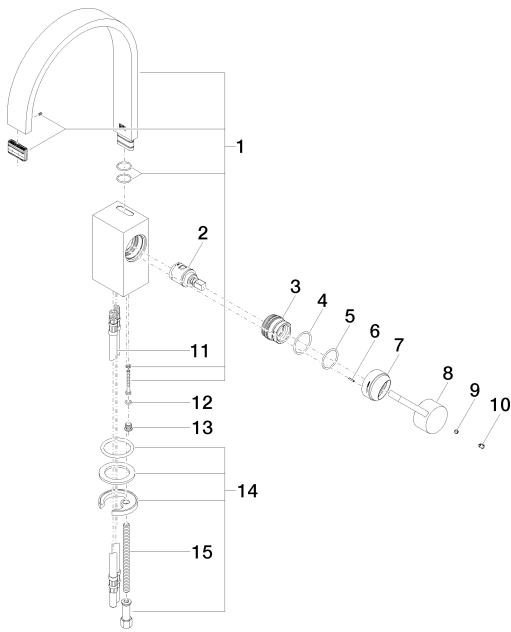

## Sink - MEM

Single-lever lavatory mixer without drain - polished chrome

Article number: 33 526 782-00 0010

- 7-7/8" Projection
- Rigid spout
- Rectangular aerated stream
- Total height 13-3/8"
- Height to aerator/spout outlet 8-1/2"
- 1-3/8" hole diameter
- 2x 3/8" US flexible supply lines
- Water flow rate limited to max. 1.2 gpm
- lead-free
- (ADA)

## Dimensional drawing

All dimensions in mm / inch = mm x 0,0394

**Sink - MEM**

Single-lever lavatory mixer without drain - polished chrome

Article number: 33 526 782-00 0010

**Spare parts list**

Number	Item Number	Designation	Number of units
1	90 28 22 152 02-00	Outlet - polished chrome	1
2	90 15 05 042 00 90	EHM cartridge -	1
3	09 24 04 288 90	Mounting bracket -	1
4	09 14 10 137 90	Washer -	1
5	09 14 10 063 90	Washer -	1
6	09 31 11 152 90	Mounting bracket -	1
7	09 28 30 028-00	Hood / sleeve - polished chrome	1
8	09 20 78 057-00	Lever - polished chrome	1
9	09 31 11 063 90	Mounting bracket -	1
10	09 31 20 017 90	Plug for European drain -	1
11	04 30 04 045 00 90	Flexible supply line 3/8" -	2
12	09 14 10 132 90	Washer -	1
13	09 31 20 027 10-00	Plug for European drain - polished chrome	1
14	04 30 11 038 75 90	Mounting bracket -	1
15	09 31 11 012 90	Mounting bracket -	1