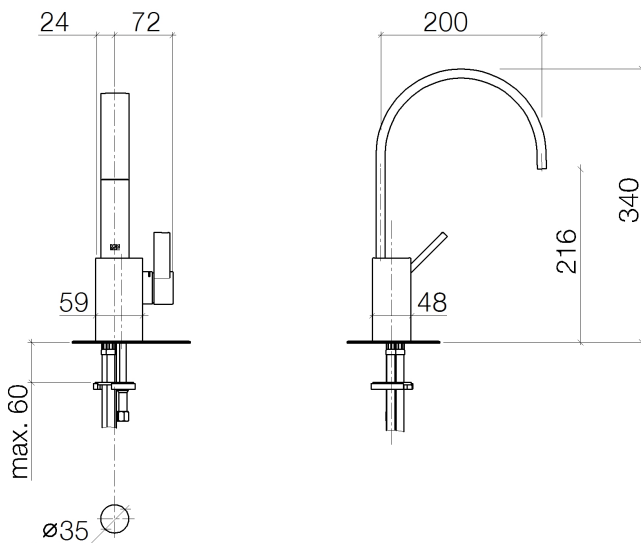

## Sink - MEM

Single-lever lavatory mixer without drain - polished chrome

Article number: 33 526 782-00 0010

- 7-7/8" Projection
- Rigid spout
- Rectangular aerated stream
- Total height 13-3/8"
- Height to aerator/spout outlet 8-1/2"
- 1-3/8" hole diameter
- 2x 3/8" US flexible supply lines
- Water flow rate limited to max. 1.2 gpm
- lead-free
- (ADA)

## Dimensional drawing

All dimensions in mm / inch = mm x 0,0394

## Sink - MEM

Single-lever lavatory mixer without drain - polished chrome

Article number: 33 526 782-00 0010

**Sink - MEM**

Single-lever lavatory mixer without drain - polished chrome

Article number: 33 526 782-00 0010

**Spare parts list**

Number	Item Number	Designation	Number of units
1	90 28 22 152 02-00	Outlet - polished chrome	1
2	90 15 05 042 00 90	EHM cartridge -	1
3	09 24 04 288 90	Mounting bracket -	1
4	09 14 10 137 90	Washer -	1
5	09 14 10 063 90	Washer -	1
6	09 31 11 152 90	Mounting bracket -	1
7	09 28 30 028-00	Hood / sleeve - polished chrome	1
8	09 20 78 057-00	Lever - polished chrome	1
9	09 31 11 063 90	Mounting bracket -	1
10	09 31 20 017 90	Plug for European drain -	1
11	04 30 04 045 00 90	Flexible supply line 3/8" -	2
12	09 14 10 132 90	Washer -	1
13	09 31 20 027 10-00	Plug for European drain - polished chrome	1
14	04 30 11 038 75 90	Mounting bracket -	1
15	09 31 11 012 90	Mounting bracket -	1