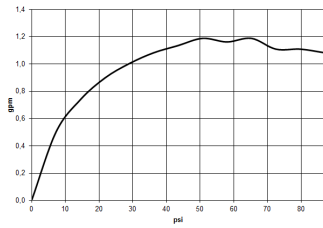

## Sink - MEM

Single-lever lavatory mixer without drain - polished chrome

Article number: 33 526 782-00 0010

- 7-7/8" Projection
- Rigid spout
- Rectangular aerated stream
- Total height 13-3/8"
- Height to aerator/spout outlet 8-1/2"
- 1-3/8" hole diameter
- 2x 3/8" US flexible supply lines
- Water flow rate limited to max. 1.2 gpm
- lead-free
- (ADA)

## Dimensional drawing

All dimensions in mm / inch = mm x 0,0394

### Flow rate chart