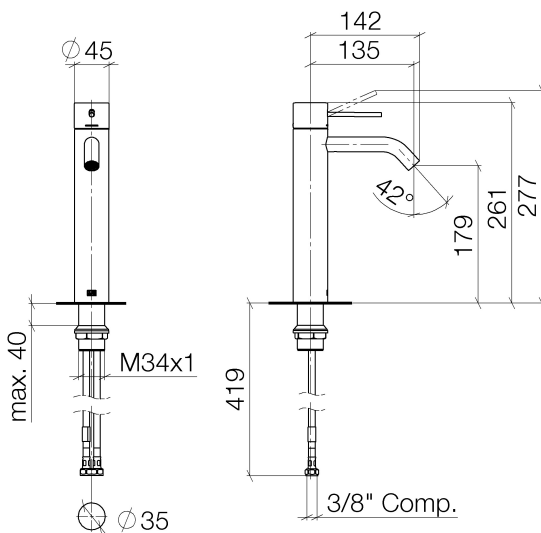

Sink - Meta

META SLIM Single-lever lavatory mixer with extended shank without drain - black matte

Article number: 33 537 662-33 0010

- 5-3/8" Projection
- Rigid spout
- Round aerated stream
- Total height 10-1/4"
- Height to aerator/spout outlet 7"
- 1-3/8" hole diameter
- 2 x pressure hose with 3/8" compression fitting
- Water flow rate limited to max. 1.2 gpm
- lead-free
- (ADA)
- For combination with vessel sinks.

black matte

Dimensional drawing

All dimensions in mm / inch = mm x 0,0394

Model/program/technical modifications and error excepted
For more information see: www.dornbracht.com + 49 (0) 2371 433-460 mail@dornbrachtgroup.de

Sink - Meta

META SLIM Single-lever lavatory mixer with extended shank without drain - black matte

Article number: 33 537 662-33 0010

Flow rate chart

Sink - Meta

META SLIM Single-lever lavatory mixer with extended shank without drain - black matte