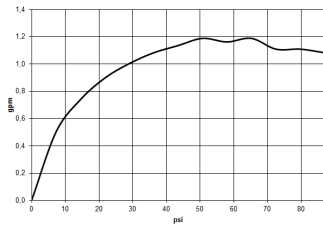

Sink - Meta

META SLIM Single-lever lavatory mixer with extended shank without drain - black matte

Article number: 33 537 662-33 0010

- 5-3/8" Projection
- Rigid spout
- Round aerated stream
- Total height 10-1/4"
- Height to aerator/spout outlet 7"
- 1-3/8" hole diameter
- 2 x pressure hose with 3/8" compression fitting
- Water flow rate limited to max. 1.2 gpm
- lead-free
- (ADA)
- For combination with vessel sinks.

black matte

Dimensional drawing

All dimensions in mm / inch = mm x 0,0394

Model/program/technical modifications and error excepted
For more information see: www.dornbracht.com + 49 (0) 2371 433-460 mail@dornbrachtgroup.de

Sink - Meta

META SLIM Single-lever lavatory mixer with extended shank without drain - black matte

Article number: 33 537 662-33 0010

Flow rate chart

Sink - Meta

META SLIM Single-lever lavatory mixer with extended shank without drain - black matte