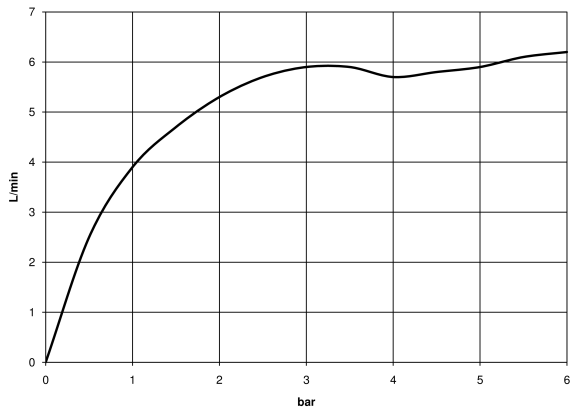

Sink - Meta

Single-lever lavatory mixer with drain - polished chrome

Article number: 33 560 661-00 0010

- Spout version bent by 180°
- 6-1/2" Projection
- US drain with overflow
- Swiveling spout 360°
- Round aerated stream
- Total height 12-1/4"
- Height to aerator/spout outlet 7-7/8"
- 1-3/8" hole diameter
- 2 x pressure hose with 3/8" compression fitting
- Water flow rate limited to max. 1.2 gpm
- lead-free
- (ADA)
- For combination with vessel sinks.

polished chrome

All dimensions in mm / inch = mm x 0,0394

Sink - Meta
Single-lever lavatory mixer with drain - polished chrome
Article number: 33 560 661-00 0010

Flow rate chart

Sink - Meta

Single-lever lavatory mixer with drain - polished chrome