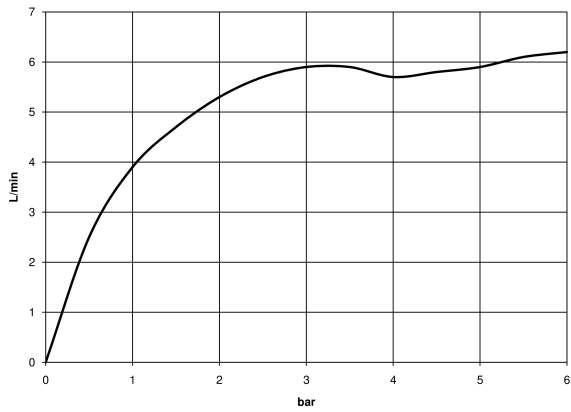

Sink - Meta

Single-lever lavatory mixer without drain - polished chrome

Article number: 33 565 661-00 0010

- Spout version bent by 180°
- 6-1/2" Projection
- Swiveling spout 360°
- Round aerated stream
- Total height 12-1/4"
- Height to aerator/spout outlet "
- 1-3/8" hole diameter
- 2 x pressure hose with 3/8" compression fitting
- Water flow rate limited to max. 1.2 gpm
- lead-free
- (ADA)

polished chrome

All dimensions in mm / inch = mm x 0,0394

Sink - Meta
Single-lever lavatory mixer without drain - polished chrome
Article number: 33 565 661-00 0010

Flow rate chart

Sink - Meta

Single-lever lavatory mixer without drain - polished chrome