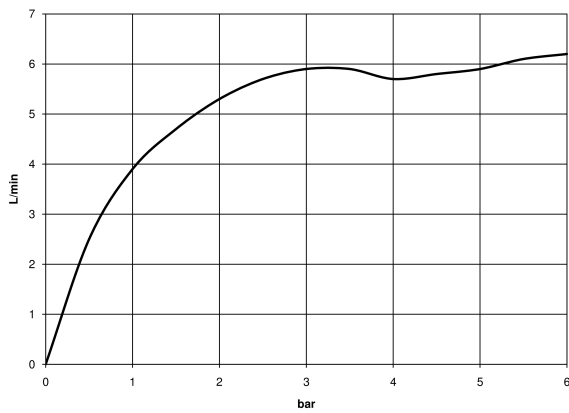

## Bidet - Meta

Single-lever bidet mixer with drain - polished chrome

Article number: 33 600 660-00

- 4-7/8" Projection
- European drain with overflow
- swivels 15°
- Round aerated stream
- Total height 5-1/4"
- Height to aerator/spout outlet 2-1/8"
- 1-3/8" hole diameter
- 2x 10 mm European flexible supply lines
- Water flow rate limited to max. 1.5 gpm
- (ADA)

## Dimensional drawing

**Bidet - Meta**  
Single-lever bidet mixer with drain - polished chrome  
Article number: 33 600 660-00

All dimensions in mm / inch = mm x 0,0394

### Flow rate chart

Bidet - Meta  
Single-lever bidet mixer with drain - polished chrome  
Article number: 33 600 660-00