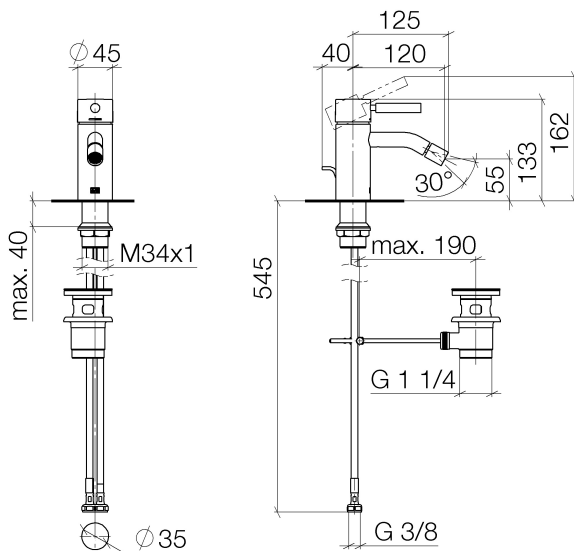

## Bidet - Meta

Single-lever bidet mixer with drain - polished chrome

Article number: 33 600 660-00

- 4-7/8" Projection
- European drain with overflow
- swivels 15°
- Round aerated stream
- Total height 5-1/4"
- Height to aerator/spout outlet 2-1/8"
- 1-3/8" hole diameter
- 2x 10 mm European flexible supply lines
- Water flow rate limited to max. 1.5 gpm
- (ADA)

## Dimensional drawing

**Bidet - Meta**  
Single-lever bidet mixer with drain - polished chrome  
Article number: 33 600 660-00

All dimensions in mm / inch = mm x 0,0394

### Flow rate chart

Bidet - Meta  
Single-lever bidet mixer with drain - polished chrome  
Article number: 33 600 660-00

### Required article

04 30 04 045 00 90  
Flexible supply line 3/8" -

04 11 01 023 00-00  
Drain - polished chrome