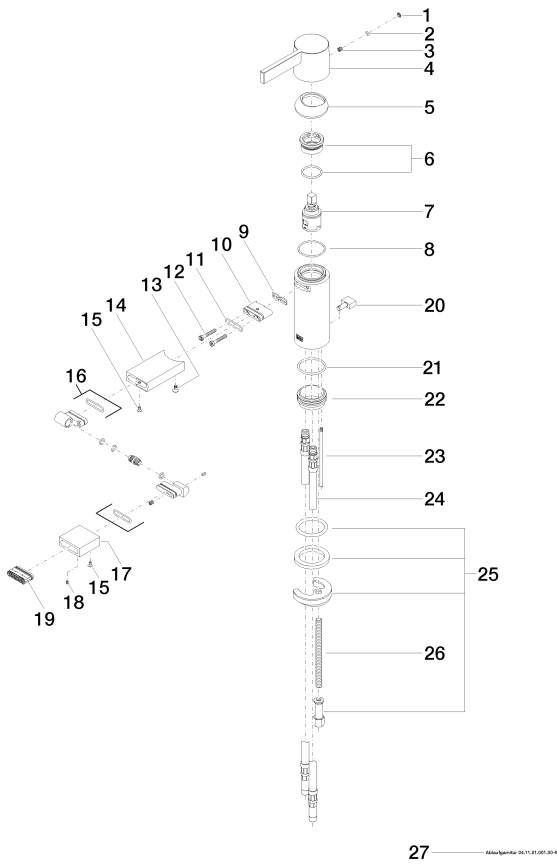

## Bidet - IMO

Single-lever bidet mixer with drain - polished chrome

Article number: 33 600 670-00

- 5-1/8" Projection
- European drain with overflow
- Rigid spout
- Ball-joint pivotable through 30°
- Rectangular aerated stream
- Total height 7-3/8"
- Height to aerator/spout outlet 3"
- 1-3/8" hole diameter
- 2x 10 mm European flexible supply lines
- Water flow rate limited to max. 1.8 gpm
- Fittings group in compliance with DIN 4109: 1 (ADA)

### Dimensional drawing

All dimensions in mm / inch = mm x 0,0394

## Required article

04 30 04 045 00 90  
Flexible supply line 3/8" -

04 11 01 023 00-00  
Drain - polished chrome

**Bidet - IMO**  
**Single-lever bidet mixer with drain - polished chrome**  
**Article number: 33 600 670-00**

**Spare parts list**

Number	Item Number	Designation	Number of units
1	09 31 20 087-00	Plug for European drain - polished chrome	1
2	09 14 10 133 90	Washer -	1
3	09 31 11 030 90	Mounting bracket -	1
4	09 20 67 003-00	Lever - polished chrome	1
5	09 28 30 019-00	Hood / sleeve - polished chrome	1
6	90 23 10 066 00 90	Mounting bracket -	1
7	90 15 05 042 00 90	EHM cartridge -	1
8	09 14 10 102 90	Washer -	1
9	09 14 03 131 90	Washer -	1
10	09 11 03 061 90	Wall connection -	1
11	09 14 10 053 90	Washer -	1
12	09 30 30 084 90	Mounting bracket -	2
13	09 30 30 116 90	Mounting bracket -	1
14	09 28 22 246-00	Outlet - polished chrome	1
15	09 30 30 157 90	Mounting bracket -	2
16	90 24 02 083 00-00	Aerator - polished chrome	1
17	09 23 01 123-00	Hood / sleeve - polished chrome	1
18	09 31 11 064 90	Mounting bracket -	1
19	90 29 03 045 00 90	Aerator -	1
20	09 20 67 002-00	Pivot rod/lift knob - polished chrome	1
21	09 14 10 119 90	Washer -	1
22	09 28 10 109-07	Ring - Rough nickel-plated	1
23	09 31 09 080-00	Pivot rod/lift knob - polished chrome	1
24	04 30 04 016 00 90	Flexible supply line -	2
25	04 30 11 085 62 90	Mounting bracket -	1
26	09 31 11 012 90	Mounting bracket -	1
27	04 11 01 001 00-00	Drain - polished chrome	1