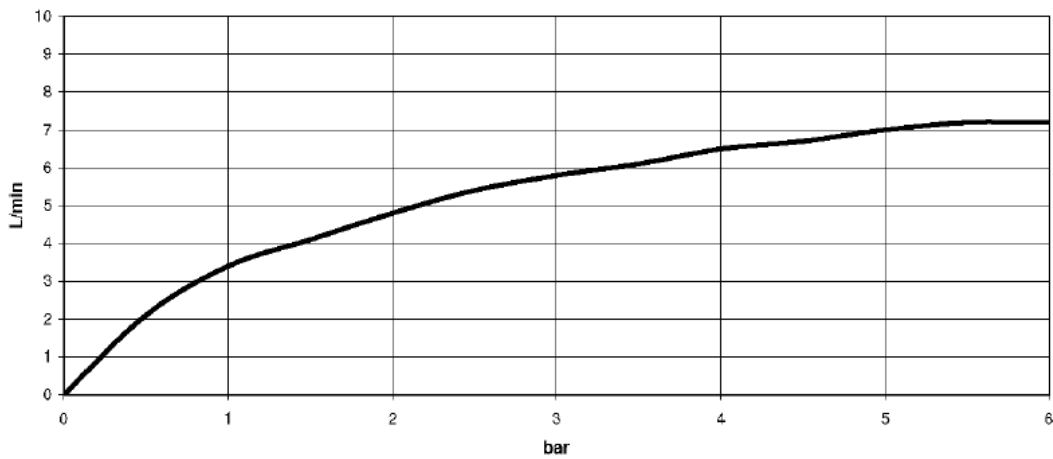

Flow rate chart