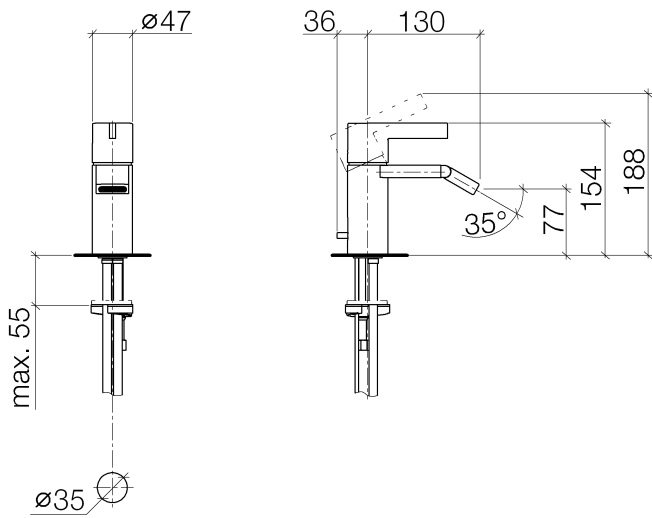

## Bidet - IMO

Single-lever bidet mixer with drain - polished chrome

Article number: 33 600 670-00

- 5-1/8" Projection
- European drain with overflow
- Rigid spout
- Ball-joint pivotable through 30°
- Rectangular aerated stream
- Total height 7-3/8"
- Height to aerator/spout outlet 3"
- 1-3/8" hole diameter
- 2x 10 mm European flexible supply lines
- Water flow rate limited to max. 1.8 gpm
- Fittings group in compliance with DIN 4109: 1 (ADA)

polished chrome

Accessory is required for this item.

Bidet - IMO  
Single-lever bidet mixer with drain - polished chrome  
Article number: 33 600 670-00

### Dimensional drawing

All dimensions in mm / inch = mm x 0,0394

### Flow rate chart

Bidet - IMO  
Single-lever bidet mixer with drain - polished chrome  
Article number: 33 600 670-00