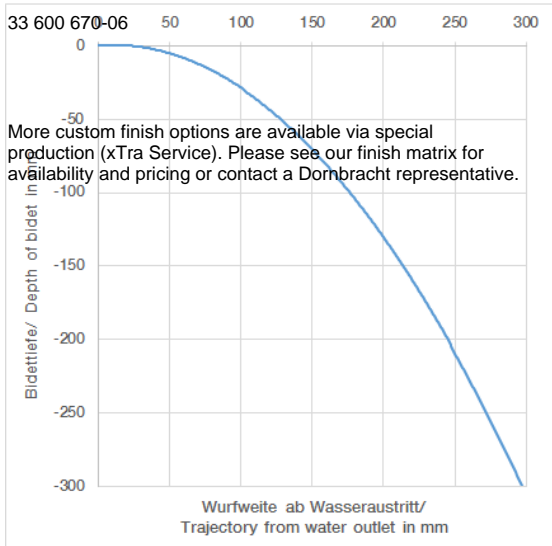

Bidet - IMO
Single-lever bidet mixer with drain - polished chrome
Article number: 33 600 670-00

Object surface finish diagram

Required article