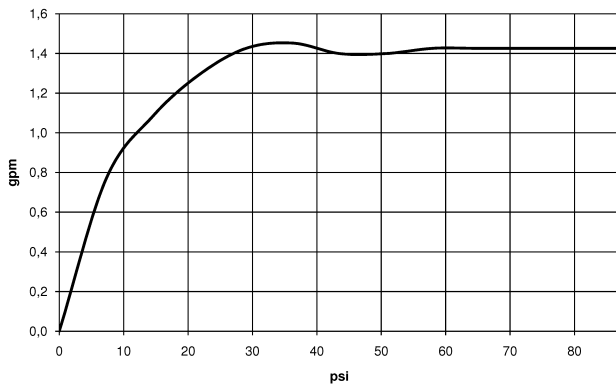

Kitchen sink - Elio

Single-lever mixer with pull-out spout with spray function - polished chrome

Article number: 33 870 790-00 0010

- 9-1/4" Projection
- Swiveling spout 360°
- Aerated stream and spray mode
- Total height 13-1/2"
- Height to aerator/spout outlet 11-1/2"
- 1-3/8" hole diameter
- 2x 3/8" US flexible supply lines
- Fabric braided spray hose 59"
- Water flow rate limited to max. 1.5 gpm
- lead-free

polished chrome

Dimensional drawing

All dimensions in mm / inch = mm x 0,0394

Model/program/technical modifications and error excepted
For more information see: www.dornbracht.com + 49 (0) 2371 433-460 mail@dornbrachtgroup.de

Kitchen sink - Elio

Single-lever mixer with pull-out spout with spray function - polished chrome

Article number: 33 870 790-00 0010

Flow rate chart

Kitchen sink - Elio

Single-lever mixer with pull-out spout with spray function - polished chrome