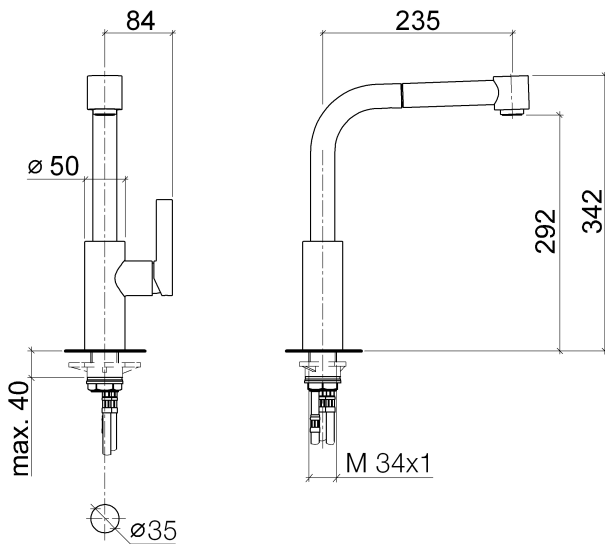

Kitchen sink - Elio

Single-lever mixer with pull-out spout with spray function - polished chrome

Article number: 33 870 790-00 0010

- 9-1/4" Projection
- Swiveling spout 360°
- Aerated stream and spray mode
- Total height 13-1/2"
- Height to aerator/spout outlet 11-1/2"
- 1-3/8" hole diameter
- 2x 3/8" US flexible supply lines
- Fabric braided spray hose 59"
- Water flow rate limited to max. 1.5 gpm
- lead-free

polished chrome

Dimensional drawing

All dimensions in mm / inch = mm x 0,0394

Model/program/technical modifications and error excepted
For more information see: www.dornbracht.com + 49 (0) 2371 433-460 mail@dornbrachtgroup.de

Kitchen sink - Elio

Single-lever mixer with pull-out spout with spray function - polished chrome

Article number: 33 870 790-00 0010

Flow rate chart

Kitchen sink - Elio

Single-lever mixer with pull-out spout with spray function - polished chrome

Article number: 33 870 790-00 0010

Spare parts list

Number	Item Number	Designation	Number of units
1	04 12 11 098 00-00	shower head - polished chrome	1
2	09 23 01 039 90	Application -	1
3	04 30 02 059 00-00	Tube - polished chrome	1
4	90 28 22 186 00-00	Pipe - polished chrome	1
5	09 30 30 054 90	Mounting bracket -	1
6	90 15 05 061 00 90	EHM cartridge -	1
7	04 28 10 148 00 90	EHM cartridge -	1
8	09 24 04 141-00	Mounting bracket - polished chrome	1
9	09 20 79 040-00	Lever - polished chrome	1
10	09 31 11 030 90	Mounting bracket -	1
11	09 31 20 017 90	Plug for European drain -	1
12	04 23 10 044 02 90	Mounting bracket -	1
13	04 30 04 045 00 90	Flexible supply line 3/8" -	2
14	04 30 04 029 00 90	Tube -	1
15	04 21 50 005 00 90	Automatic flow rate regulator -	1
16	09 23 01 096 90	Application -	1
17	09 14 20 019 90	Washer -	1