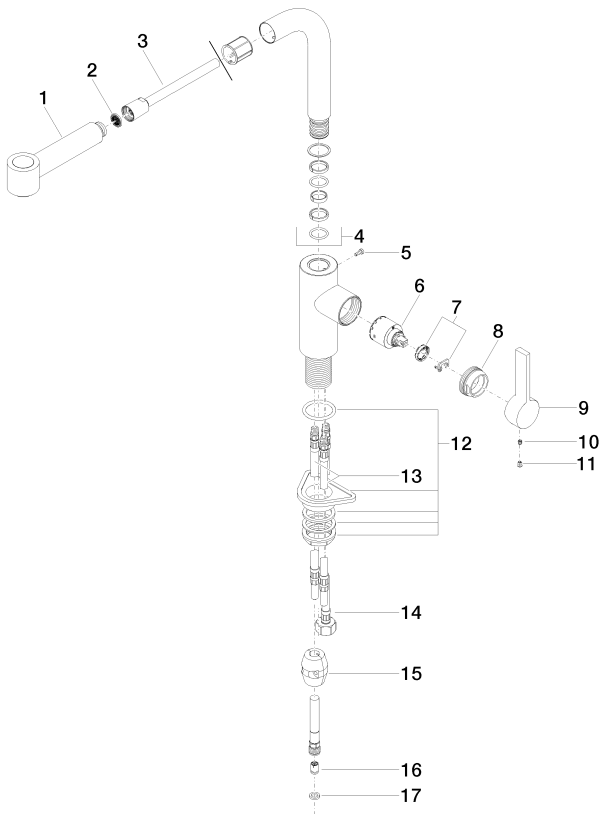

Kitchen sink - Elio

Single-lever mixer with pull-out spout with spray function - polished chrome

Article number: 33 870 790-00 0010

- 9-1/4" Projection
- Swiveling spout 360°
- Aerated stream and spray mode
- Total height 13-1/2"
- Height to aerator/spout outlet 11-1/2"
- 1-3/8" hole diameter
- 2x 3/8" US flexible supply lines
- Fabric braided spray hose 59"
- Water flow rate limited to max. 1.5 gpm
- lead-free

Kitchen sink - Elio

Single-lever mixer with pull-out spout with spray function - polished chrome

Article number: 33 870 790-00 0010

Flow rate chart

Kitchen sink - Elio

Single-lever mixer with pull-out spout with spray function - polished chrome

Recommended article

10 713 970-00

AIR SWITCH operating button, trim parts only - polished chrome

82 424 970-00

Soap dispenser without flange - polished chrome

Kitchen sink - Elio

Single-lever mixer with pull-out spout with spray function - polished chrome

Article number: 33 870 790-00 0010

Spare parts list

Number	Item Number	Designation	Number of units
1	04 12 11 098 00-00	shower head - polished chrome	1
2	09 23 01 039 90	Application -	1
3	04 30 02 059 00-00	Tube - polished chrome	1
4	90 28 22 186 00-00	Pipe - polished chrome	1
5	09 30 30 054 90	Mounting bracket -	1
6	90 15 05 061 00 90	EHM cartridge -	1
7	04 28 10 148 00 90	EHM cartridge -	1
8	09 24 04 141-00	Mounting bracket - polished chrome	1
9	09 20 79 040-00	Lever - polished chrome	1
10	09 31 11 030 90	Mounting bracket -	1
11	09 31 20 017 90	Plug for European drain -	1
12	04 23 10 044 02 90	Mounting bracket -	1
13	04 30 04 045 00 90	Flexible supply line 3/8" -	2
14	04 30 04 029 00 90	Tube -	1
15	04 21 50 005 00 90	Automatic flow rate regulator -	1
16	09 23 01 096 90	Application -	1
17	09 14 20 019 90	Washer -	1