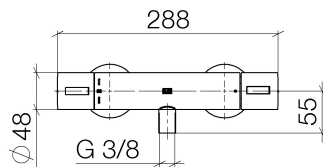

## Shower - Deque

Shower thermostat for wall-mounted installation - polished chrome

Article number: 34 442 979-00

- Flanges  $\varnothing$  2-3/4"
- Center to center 5-7/8"  $\pm$  1/2"
- Diverter with integrated volume control and integrated stops
- 3/8" Shower outlet
- Internal backflow preventer.
- For combination with slide bar set

## Dimensional drawing

All dimensions in mm / inch = mm x 0,0394

Shower - Deque

Shower thermostat for wall-mounted installation - polished chrome

Article number: 34 442 979-00