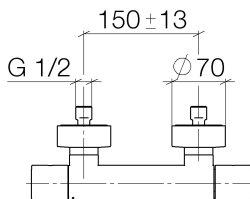

## Shower - Deque

Shower thermostat for wall-mounted installation - polished chrome

Article number: 34 442 979-00

- Flanges  $\varnothing$  2-3/4"
- Center to center 5-7/8"  $\pm$  1/2"
- Diverter with integrated volume control and integrated stops
- 3/8" Shower outlet
- Internal backflow preventer.
- For combination with slide bar set

## Dimensional drawing

All dimensions in mm / inch = mm x 0,0394

Shower - Deque

Shower thermostat for wall-mounted installation - polished chrome

Article number: 34 442 979-00