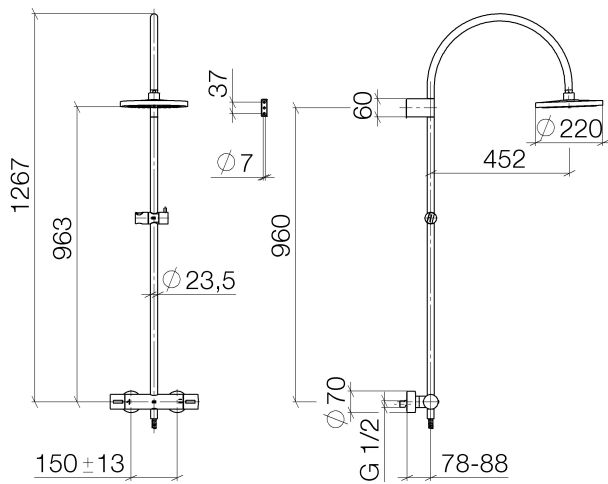

Shower - Tara.

Exposed shower set - polished chrome

Article number: 34 459 892-00 0010

- Projection 16-1/2"
- Rainshower
- Rain shower Ø 8-5/8"
- Rain shower with descaling system
- Rain shower water flow rate limited to max. 1.8 gpm
- Diverter with integrated volume control and integrated stops
- Flanges Ø 2-3/4"
- Height from center of faucet to bottom of rainhead 33-1/2"
- Height from center of faucet to top of shower arm 46-1/8"
- Center to center 5-7/8" ± 1/2"
- Metal shower hose 68-7/8" with anti-twist device
- 1/2" connection
- Slide bar
- Internal backflow preventer.
- NOTE: Hand shower sold separately. Please see hand shower options under the miscellaneous articles section of each series.

polished chrome

Accessory is required for this item.

Shower - Tara.
Exposed shower set - polished chrome
Article number: 34 459 892-00 0010

Dimensional drawing

All dimensions in mm / inch = mm x 0,0394

Shower - Tara.

Exposed shower set - polished chrome

Article number: 34 459 892-00 0010

Other surface finishes

platinum matte

34 459 892-06 0010

platinum

34 459 892-08 0010

white matte

Required article

35 080 970-90 0010

Rough-in adapter -