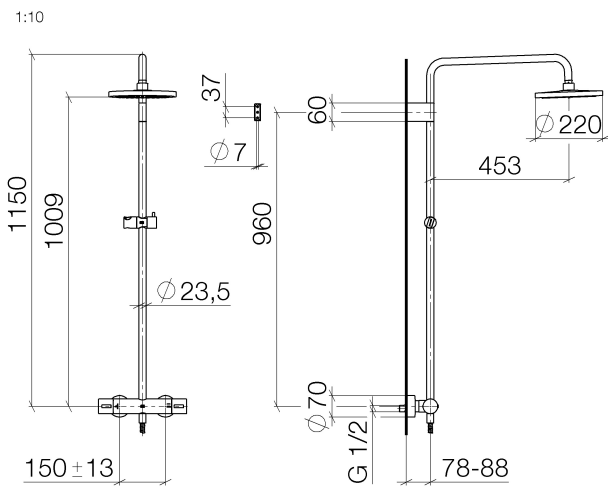

Shower - LULU
Exposed shower set - polished chrome
Article number: 34 459 979-00 0010

- Projection 17-3/4"
- Rainshower
- Rain shower with descaling system
- Rain shower Ø 8-5/8"
- Rain shower water flow rate limited to max. 1.8 gpm
- Diverter with integrated volume control and integrated stops
- Height from center of faucet to top of shower arm 46-1/8"
- Flanges Ø 2-3/4"
- Height from center of faucet to bottom of rainhead 38-3/4"
- Center to center 5-7/8" ± 1/2"
- Metal shower hose 68-7/8" with anti-twist device
- 1/2" connection
- Slide bar
- Internal backflow preventer.
- NOTE: Hand shower sold separately. Please see hand shower options under the miscellaneous articles section of each series.

polished chrome

Accessory is required for this item.

Shower - LULU
Exposed shower set - polished chrome
Article number: 34 459 979-00 0010

Dimensional drawing

All dimensions in mm / inch = mm x 0,0394

Shower - LULU
Exposed shower set - polished chrome
Article number: 34 459 979-00 0010

Required article

35 080 970-90 0010
Rough-in adapter -